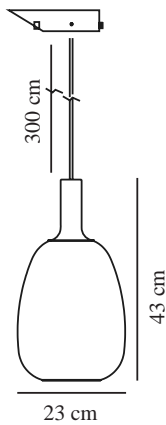

# ALTON 23 | PENDANT | BLACK

47303047

nordlux®

Voltage (V): 220-240 Volt  
IP degree: IP20  
Maximum bulb wattage (W): 60W  
Class (Class 1, Class 2, Class 3):  
Class 1 (Earth contact)  
Socket type: E27  
Dimmerable: Yes with compatible  
bulb

Colour: Black  
Height (cm): 43  
Shade Diameter (cm): 23  
EAN: 5701581452589  
TUN: 2042266  
Item Number: 47303047

Pcs Per Master Carton: 3  
Sales Box Height (cm): 40  
Sales Box Width(cm): 25  
Sales Box Depth (cm): 25  
Sales Box Volume m<sup>3</sup> : 0.025  
Product net weight (kg): 1.34

Primary material: Glass  
Secondary material: Metal  
Colour of the glass: Smoked  
Colour of the cable: Black  
Length of the cable (cm): 300  
Surface material of the cable:  
Textile  
Is the cable replaceable: False