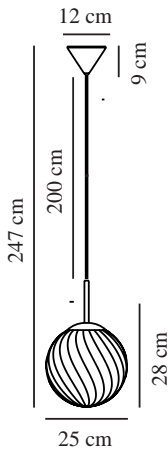

# CHISELL 25 | PENDANT | BRASS

2312073035

nordlux®

Voltage (V): 220-240 Volt  
IP degree: IP20  
Maximum bulb wattage (W): 40W  
Class (Class 1, Class 2, Class 3):  
Class 2 (Double isolated)  
Socket type: E27  
Parallel connection: False

Primary material: Metal  
Secondary material: Glass  
Colour of the cable: White  
Length of the cable (cm): 200  
Surface material of the cable:  
Textile  
Is the cable replaceable: False  
Colour: Brass

Height (cm): 38  
Width (cm): 25  
Shade Diameter (cm): 25  
Length (cm): 25  
Mount directly into insulation:  
False

EAN: 5704924015656  
TUN: 2326277  
Item Number: 2312073035

Pcs Per Master Carton: 3  
Sales Box Height (cm): 32  
Sales Box Width (cm): 30  
Sales Box Depth (cm): 30  
Sales Box Volume m<sup>3</sup> : 0.0288  
Product net weight (kg): 1.37