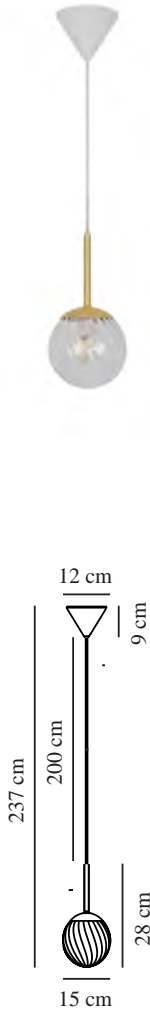

CHISELL 15 | PENDANT | BRASS

2312053035

nordlux®

Voltage (V): 220-240 Volt
IP degree: IP20
Maximum bulb wattage (W): 25W
Class (Class 1, Class 2, Class 3):
Class 2 (Double isolated)
Socket type: E14
Parallel connection: False

Height (cm): 28
Width (cm): 15
Shade Diameter (cm): 15
Length (cm): 15
Mount directly into insulation:
False

Pcs Per Master Carton: 3
Sales Box Height (cm): 22
Sales Box Width (cm): 17
Sales Box Depth (cm): 17
Sales Box Volume m³ : 0.0064
Product net weight (kg): 0.66

Primary material: Metal
Secondary material: Glass
Colour of the cable: White
Length of the cable (cm): 200
Surface material of the cable:
Textile
Is the cable replaceable: False
Colour: Brass

EAN: 5704924015649
TUN: 2326276
Item Number: 2312053035

• Glamorous Art Deco style • The swirled glass dome provides a beautiful light effect

Chisell draws inspiration from the glamorous Art Deco style and features modern brass and swirled glass. The swirled glass dome casts a beautiful light effect on the wall. Chisell can be used individually or in a cluster of several lamps together to create an interesting lighting effect.