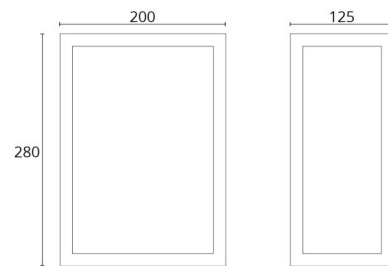

Light technic

Type of light source: LED
 Luminous flux: 280lm
 Efficacy: 31 lm/W
 Colour temperature: 2700K
 Colour rendering (CRI): Ra>80
 MacAdams factor: SDCM: 3
 Lifetime: L70/B50>100,000
 Lifetime: L90/B10>50,000
 Light distribution: Direct
 Optic: Glass Clear
 Beam angle: 110°
 Visible flicker (PstLM): 0.15
 Stroboscopic flicker (SVM): 0.05

Housing: Aluminium
 Colour: Black (RAL 9004)
 Optics: Tempered glass

Mounting/Connection

Mounting: Wall, Indoor / Outdoor
 Connection: Screwless terminal block

Dimensions

Width (mm) W: 200
 Height (mm) H: 280
 Depth (D): 125
 Weight (kg) gross/net: 2.793 / 2.501

Packaging

Packing dimensions (mm): 300 x 210 x 135