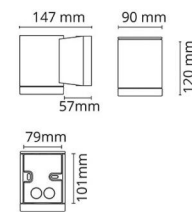

### Light technic

Type of light source: LED  
 Socket: GU10  
 Light source included: Yes  
 Luminous flux: 330lm  
 Efficacy: 53 lm/W  
 Colour temperature: 3000K  
 Colour rendering (CRI): Ra>80  
 MacAdams factor: SDCM: 4  
 Lifetime: L70/B50>25,000  
 Light distribution: Direct  
 Optic: Glass Clear  
 Beam angle: 35°

### Dimensions

Width (mm) W: 90  
 Height (mm) H: 120  
 Depth (D): 147  
 Weight (kg) gross/net: 0.9

### Packaging

Packing dimensions (mm): 160 x 100 x 135

7 0 2 1 9 8 6 2 4 6 9 7 1