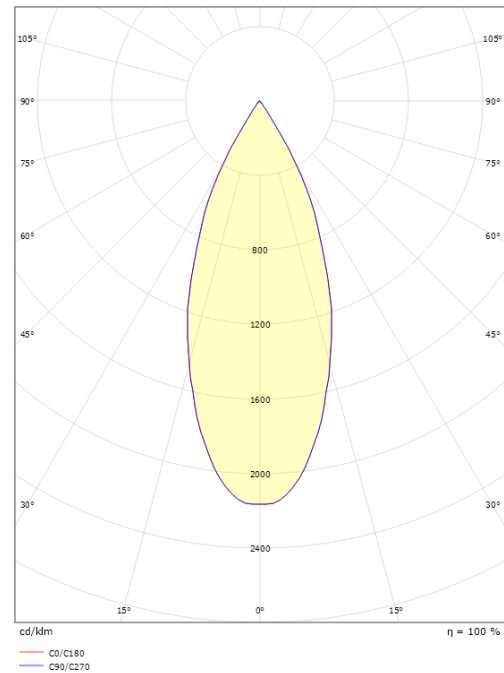

Metro Black 330lm 3000K Ra>80 Trailing edge dimming

Article code: 624697
EAN: 7021986246971

Electrical

System wattage: 6.2W
Voltage: 220-240V

Light technic

Type of light source: LED
Socket: GU10
Light source included: Yes
Luminous flux: 330lm
Efficacy: 53 lm/W
Colour temperature: 3000K
Colour rendering (CRI): Ra>80
MacAdams factor: SDCM: 4
Lifetime: L70/B50>25,000
Light distribution: Direct
Optic: Glass Clear
Beam angle: 35°

Control/Dimming

Type: Trailing edge dimming

Protection

Luminaire class: Class II

Energy and approvals

Contains light source of energy class: F
Breeam: Fulfils Hea 01 for flicker free lighting

Materials and finish

Housing: Aluminium
Colour: Black (RAL 9004)
Optics: Tempered glass

Mounting/Connection

Mounting: Surface, Indoor / Outdoor
Connection: Screwless terminal block

Dimensions

Width (mm) W: 90
Height (mm) H: 120
Depth (D): 147
Weight (kg) gross/net: 0.9

Packaging

Packing dimensions (mm): 160 x 100 x 135

7 0 2 1 9 8 6 2 4 6 9 7 1