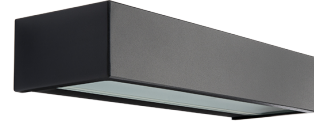

Edge Direct Black 440lm 3000K Ra>80 Trailing edge dimming

Article code: 614361
 EAN: 7021986143614

Electrical

System wattage: 10W
 Voltage: 220-240V
 Max. luminaires per circuit breaker: B10: 33, B16: 52, C10: 40, C16: 64

Light technic

Type of light source: LED
 Luminous flux: 440lm
 Efficacy: 44 lm/W
 Colour temperature: 3000K
 Colour rendering (CRI): Ra>80
 MacAdams factor: SDCM: 3
 Lifetime: L70/B10>50,000
 Light distribution: Direct
 Optic: Glass Clear
 Beam angle: 110°

Control/Dimming

Type: Trailing edge dimming

Protection

Luminaire class: Class I

Energy and approvals

Contains light source of energy class: C
 Breeam: Fulfils Hea 01 for flicker free lighting

Materials and finish

Housing: Aluminium
 Colour: Black (RAL 9004)
 Optics: Tempered glass

Mounting/Connection

Mounting: Surface, Indoor / Outdoor
 Connection: Screwless terminal block

Dimensions

Width (mm) W: 320
 Height (mm) H: 60
 Depth (D): 103
 Weight (kg) gross/net: 2.04 / 1.7