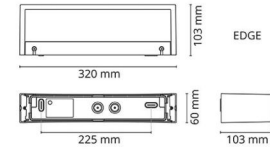

Edge Direct Black 440lm 3000K Ra>80 Trailing edge dimming

Article code: 614361
 EAN: 7021986143614

Electrical

System wattage: 10W
 Voltage: 220-240V
 Max. luminaires per circuit breaker: B10: 33, B16: 52, C10: 40, C16: 64

Light technic

Type of light source: LED
 Luminous flux: 440lm
 Efficacy: 44 lm/W
 Colour temperature: 3000K
 Colour rendering (CRI): Ra>80
 MacAdams factor: SDCM: 3
 Lifetime: L70/B10>50,000
 Light distribution: Direct
 Optic: Glass Clear
 Beam angle: 110°

Housing: Aluminium
 Colour: Black (RAL 9004)
 Optics: Tempered glass

Mounting/Connection

Mounting: Surface, Indoor / Outdoor
 Connection: Screwless terminal block

Dimensions

Width (mm) W: 320
 Height (mm) H: 60
 Depth (D): 103
 Weight (kg) gross/net: 2.04 / 1.7

Packaging

Packing dimensions (mm): 330 x 120 x 70