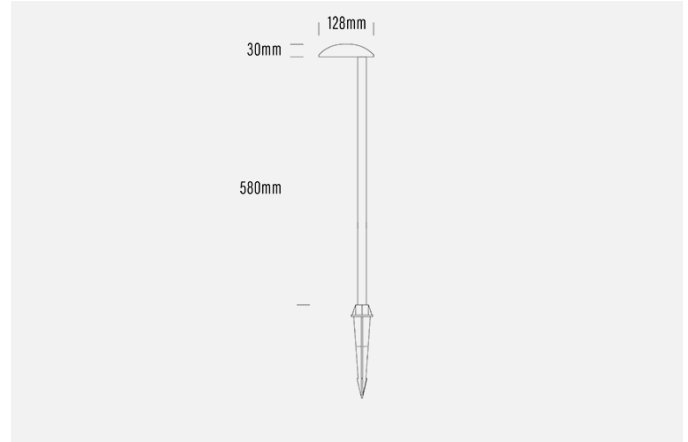

AQL-122

Spike Pathlight

INTRODUCTION

Designed, manufactured and assembled in Sydney. The AQL-122 is an elegant pathlight that can blend perfectly into both modern and traditional settings.

SPECIFICATIONS

Product Code	AQL-122
Family	Lumena
Construction Material	CNC Machined Aluminium
Cable	1M Aqualux PLUS QuickConnect
IP Rating	IP65
Warranty	7 Year Aqualux Warranty

CONFIGURED OPTIONS

Variant Code	AQL-122-A1X00430DFQ
Body Colour	Silver Reign
Control Gear	12~24V AC / 24V DC
Rated Power	4W
Nominal Lumens	250 lm
CCT / Colour	3000K
Optical	DF
Other	AqualuxPLUS QuickConnect
Dimming	3-Wire 10V PWM