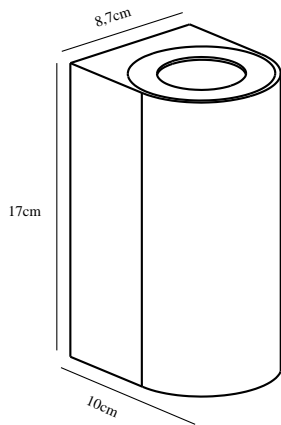

CANTO MAXI 2 | WALL LIGHT | GREY

49721010

nordlux®

Voltage (V): 230 Volt
IP degree: IP44
Maximum bulb wattage (W):
2X28W
Class (Class 1, Class 2, Class 3):
Class 1 (Earth contact)
Bulb base: GU10
Parallel connection: True

Height (cm): 17
Width (cm): 8.7
Projection (cm): 10
EAN: 5701581483682
TUN: 2050200
Item Number: 49721010

Pcs Per Master Carton: 3
Sales Box Height (cm): 17.8
Sales Box Width(cm): 10.6
Sales Box Depth (cm): 9.3
Sales Box Volume m³ : 0.0018
Product net weight (kg): 0.5

Primary material: Aluminium
Color of the Glass: Clear
Suitable for Seaside: No
Color: Grey

• Both up- and downlight • Built-in parallel connection

Whether Canto Maxi 2 is placed indoors or outdoors, the lamp offers a unique lighting experience. The minimalist design makes the lamp both decorative and sculptural.