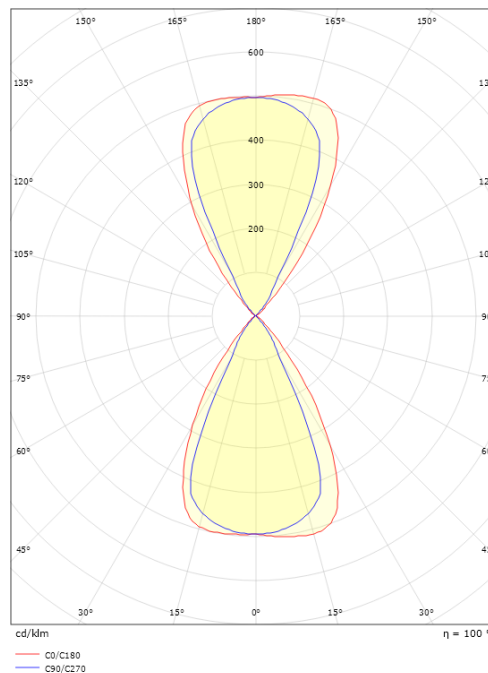

Artes Black 340lm 3000K Ra>80 Trailing edge dimming

Article code: 641707
EAN: 7021986417074

Electrical

System wattage: 8W
Voltage: 220-240V
Max. luminaires per circuit breaker: B10: 90, B16: 150, C10: 90, C16: 150

Light technic

Type of light source: LED
Luminous flux: 340lm
Efficacy: 43 lm/W
Colour temperature: 3000K
Colour rendering (CRI): Ra>80
MacAdams factor: SDCM: 3
Lifetime: L80/B20>60,000
Optic: Lens
Visible flicker (PstLM): 0.07
Stroboscopic flicker (SVM): 0.32

Control/Dimming

Type: Trailing edge dimming

Protection

Luminaire class: Class II

Energy and approvals

Contains light source of energy class: F
Breeam: Fulfils Hea 01 for flicker free lighting

Materials and finish

Housing: Aluminium
Colour: Black (RAL 9004)
Optics: UV-stabilized polycarbonate

Mounting/Connection

Mounting: Surface, Indoor / Outdoor
Connection: Screwless terminal block

Dimensions

Length (mm) L: 120
Width (mm) W: 110
Height (mm) H: 120
Weight (kg) gross/net: 0.98 / 0.797

Packaging

Packing dimensions (mm): 125 x 125 x 130

7 0 2 1 9 8 6 4 1 7 0 7 4