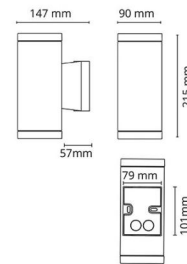

Echo 2x6,2W Black 720lm 3000K Ra>80 Trailing edge dimming

Article code: 624688
 EAN: 7021986246889

Electrical

Wattage: 2x6,2W
 System wattage: 12.4W
 Voltage: 220-240V

Light technic

Type of light source: LED
 Socket: GU10
 Light source included: Yes
 Luminous flux: 720lm
 Efficacy: 58 lm/W
 Colour temperature: 3000K
 Colour rendering (CRI): Ra>80
 MacAdams factor: SDCM: 4
 Lifetime: L70/B50>25,000
 Light distribution: Direct
 Optic: Glass Clear
 Beam angle: 35°/35°

Housing: Aluminium
 Colour: Black (RAL 9004)
 Optics: Tempered glass

Mounting/Connection

Mounting: Surface, Outdoor
 Module: 2x6,2W
 Connection: Screwless terminal block

Dimensions

Width (mm) W: 90
 Height (mm) H: 215
 Depth (D): 147
 Weight (kg) gross/net: 1.944 / 1.62

Packaging

Packing dimensions (mm): 160 x 100 x 230

7 0 2 1 9 8 6 2 4 6 8 8 9