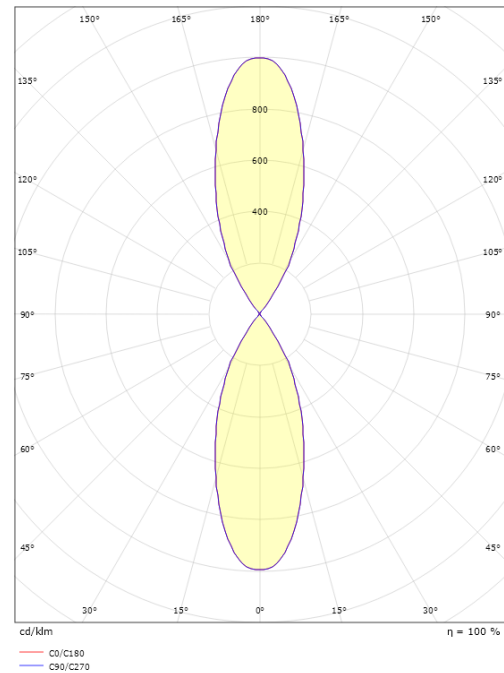

Echo 2x6,2W Black 720lm 3000K Ra>80 Trailing edge dimming

Article code: 624688
EAN: 7021986246889

Electrical

Wattage: 2x6,2W
System wattage: 12.4W
Voltage: 220-240V

Light technic

Type of light source: LED
Socket: GU10
Light source included: Yes
Luminous flux: 720lm
Efficacy: 58 lm/W
Colour temperature: 3000K
Colour rendering (CRI): Ra>80
MacAdams factor: SDCM: 4
Lifetime: L70/B50>25,000
Light distribution: Direct
Optic: Glass Clear
Beam angle: 35°/35°

Control/Dimming

Type: Trailing edge dimming

Protection

Luminaire class: Class II

Energy and approvals

Contains light source of energy class: F
Breeam: Fulfils Hea 01 for flicker free lighting

Materials and finish

Housing: Aluminium
Colour: Black (RAL 9004)
Optics: Tempered glass

Mounting/Connection

Mounting: Surface, Outdoor
Module: 2x6,2W
Connection: Screwless terminal block

Dimensions

Width (mm) W: 90
Height (mm) H: 215
Depth (D): 147
Weight (kg) gross/net: 1.944 / 1.62

Packaging

Packing dimensions (mm): 160 x 100 x 230

7 0 2 1 9 8 6 2 4 6 8 8 9