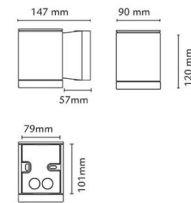

### Light technic

Type of light source: LED  
 Socket: GU10  
 Light source included: Yes  
 Luminous flux: 360lm  
 Efficacy: 58 lm/W  
 Colour temperature: 3000K  
 Colour rendering (CRI): Ra>80  
 MacAdams factor: SDCM: 4  
 Lifetime: L70/B50>25,000  
 Light distribution: Direct  
 Optic: Glass Clear  
 Beam angle: 35°

### Dimensions

Width (mm) W: 90  
 Height (mm) H: 120  
 Depth (D): 147  
 Weight (kg) gross/net: 1.11 / 1.11

### Packaging

Packing dimensions (mm): 160 x 100 x 130