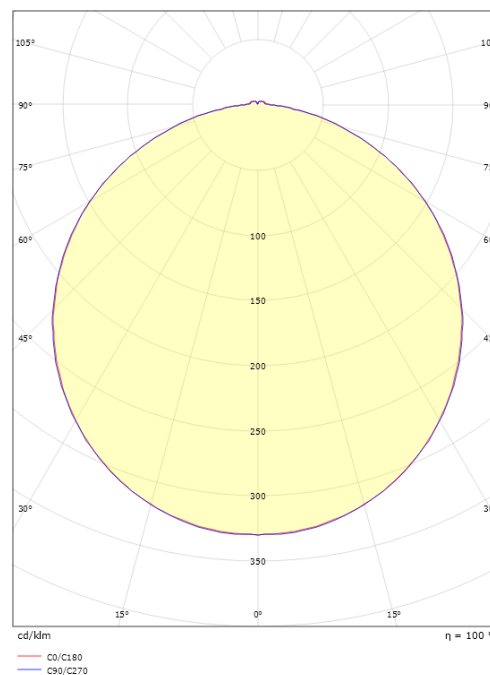

Packaging

Packing dimensions (mm): 310 x 310 x 100