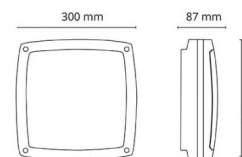

### Mounting/Connection

Mounting: Surface, Indoor / Outdoor  
 Module: 2000  
 Connection: Screwless terminal block

### Dimensions

Length (mm) L: 300  
 Width (mm) W: 300  
 Height (mm) H: 87  
 Weight (kg) gross/net: 3.588 / 3

### Packaging

Packing dimensions (mm): 310 x 310 x 100

7 0 2 1 9 8 6 2 3 8 3 9 6