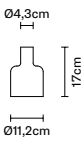

E14 220-240V F62 B01 02 Black

IP20
Net weight: 1,00 kg

Not included: Bulb / Lampadina

Max. 10W LED

XY&Z F63

Gensler Studio

Glass / Vetri Code

Net weight: - kg F63 V01 02 Licorice Slick internal glass