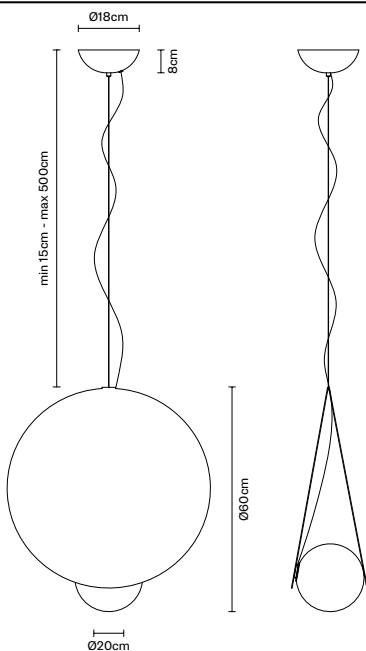

LED 220-240V
1x20W
Available in 2700K or 3000K (4000K by request)
1776lm, CRI 90+

IP20
Net weight: 12,00 kg
Dimm. **1..10V**

Included: LED, Dimmable electronic driver
/ LED, Alimentatore elettronico dimmerabile

LED 220-240V
1x20W
Available in 2700K or 3000K (4000K by request)
1776lm, CRI 90+

IP20
Net weight: 12,00 kg
Dimm. **DALI**

Included: LED, Dimmable electronic driver
/ LED, Alimentatore elettronico dimmerabile

LED 220-240V
1x20W
Available in 2700K or 3000K (4000K by request)
1776lm, CRI 90+

IP20
Net weight: 12,00 kg
Dimm. **ON/OFF**

Included: LED, Electronic driver
/ LED, Alimentatore elettronico

F61 A61 01	White	3000K
F61 A61 21	Anthracite	3000K
F61 A61 25	Corten	3000K
F61 A61 76	Bronze	3000K
F61 A62 01	White	2700K
F61 A62 21	Anthracite	2700K
F61 A62 25	Corten	2700K
F61 A62 76	Bronze	2700K
F61 A71 01	White	3000K
F61 A71 21	Anthracite	3000K
F61 A71 25	Corten	3000K
F61 A71 76	Bronze	3000K
F61 A72 01	White	2700K
F61 A72 21	Anthracite	2700K
F61 A72 25	Corten	2700K
F61 A72 76	Bronze	2700K
F61 A81 01	White	3000K
F61 A81 21	Anthracite	3000K
F61 A81 25	Corten	3000K
F61 A81 76	Bronze	3000K
F61 A82 01	White	2700K
F61 A82 21	Anthracite	2700K
F61 A82 25	Corten	2700K
F61 A82 76	Bronze	2700K