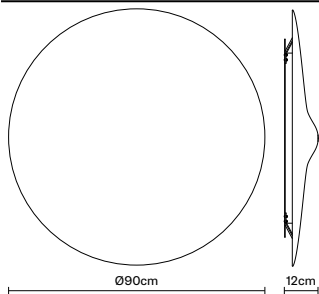

LED 220-240V
1x72W
Available in 2700K or 3000K (4000K by request)
3295lm, CRI 90+

IP40
Net weight: - kg
Dimm. **ON/OFF**

Included: LED, Electronic driver
/ LED, Alimentatore elettronico

F58 G21 06	Ocean	3000K
F58 G21 32	Coral	3000K
F58 G21 37	Concrete	3000K
F58 G21 43	Lawn green	3000K
F58 G21 47	Honey	3000K
F58 G22 06	Ocean	2700K
F58 G22 32	Coral	2700K
F58 G22 37	Concrete	2700K
F58 G22 43	Lawn green	2700K
F58 G22 47	Honey	2700K

LED 220-240V
1x72W
Available in 2700K or 3000K (4000K by request)
3295lm, CRI 90+

IP40
Net weight: - kg
Dimm. **DALI PUSH 1..10V**

Included: LED, Dimmable electronic driver
/ LED, Alimentatore elettronico dimmerabile

F58 G31 06	Ocean	3000K
F58 G31 32	Coral	3000K
F58 G31 37	Concrete	3000K
F58 G31 43	Lawn green	3000K
F58 G31 47	Honey	3000K
F58 G32 06	Ocean	2700K
F58 G32 32	Coral	2700K
F58 G32 37	Concrete	2700K
F58 G32 43	Lawn green	2700K
F58 G32 47	Honey	2700K