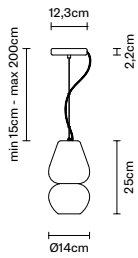

Puppy F62

Alberto Ghirardello

Pendant lamp / Sospensione Code

E14 220-240V F62 A01 02 Black

IP20
Net weight: 1,00 kg

Not included: Bulb / Lampadina

Max. 10W LED

Table lamp / Tavolo Code

E14 220-240V F62 B01 02 Black

IP20
Net weight: 1,00 kg

Not included: Bulb / Lampadina

Max. 10W LED

XY&Z F63

Gensler Studio

Glass / Vetri Code

Net weight: - kg F63 V01 02 Licorice Slick internal glass

Not included: Spots / Punti luce F63 V01 43 Petroleum Slick internal glass

F63 V02 02 Licorice Rigadin internal glass

F63 V02 76 Bronze Rigadin internal glass

F63 V03 40 Plum Baloton internal glass

F63 V03 43 Petroleum Baloton internal glass

F63 V04 40 Plum Aqua internal glass

F63 V04 76 Bronze Aqua internal glass