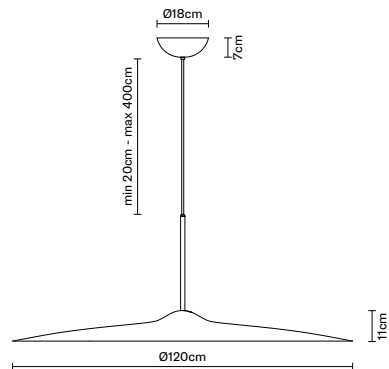

Gio Minelli & Marco Fossati

Pendant lamp / Sospensione

Pendant lamp / Sospensione		Code		
LED 100-277V 1x20W Available in 2700K or 3000K (4000K by request) 1604lm, CRI 90+ IP40 Net weight: 6,00 kg Dimm. 1..10V Included: LED, Dimmable electronic driver / LED, Alimentatore elettronico dimmerabile	F58 A31 06	Ocean	3000K	
	F58 A31 32	Coral	3000K	
	F58 A31 37	Concrete	3000K	
	F58 A31 43	Lawn green	3000K	
	F58 A31 47	Honey	3000K	
	F58 A32 06	Ocean	2700K	
	F58 A32 32	Coral	2700K	
	F58 A32 37	Concrete	2700K	
	F58 A32 43	Lawn green	2700K	
	F58 A32 47	Honey	2700K	
LED 220-240V 1x20W Available in 2700K or 3000K (4000K by request) 1604lm, CRI 90+ IP40 Net weight: 6,00 kg Dimm. DALI-PUSH Included: LED, Dimmable electronic driver / LED, Alimentatore elettronico dimmerabile	F58 A41 06	Ocean	3000K	
	F58 A41 32	Coral	3000K	
	F58 A41 37	Concrete	3000K	
	F58 A41 43	Lawn green	3000K	
	F58 A41 47	Honey	3000K	
	F58 A42 06	Ocean	2700K	
	F58 A42 32	Coral	2700K	
	F58 A42 37	Concrete	2700K	
	F58 A42 43	Lawn green	2700K	
	F58 A42 47	Honey	2700K	
LED 220-240V 1x20W Available in 2700K or 3000K (4000K by request) 1604lm, CRI 90+ IP40 Net weight: 6,00 kg Dimm. Phase cut 30%-100% Included: LED, Dimmable electronic driver / LED, Alimentatore elettronico dimmerabile	F58 A61 06	Ocean	3000K	
	F58 A61 32	Coral	3000K	
	F58 A61 37	Concrete	3000K	
	F58 A61 43	Lawn green	3000K	
	F58 A61 47	Honey	3000K	
	F58 A62 06	Ocean	2700K	
	F58 A62 32	Coral	2700K	
	F58 A62 37	Concrete	2700K	
	F58 A62 43	Lawn green	2700K	
	F58 A62 47	Honey	2700K