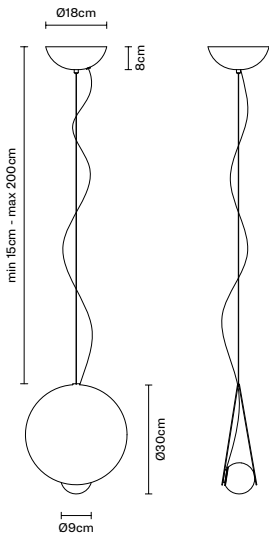

Filippo Protasoni

Pendant lamp / Sospensione

Code

LED 220-240V
1x7W
Available in 2700K or 3000K (4000K by request)
622lm, CRI 90+

IP20
Net weight: 3,38 kg
Dimm. **1..10V**

Included: LED, Dimmable electronic driver
/ LED, Alimentatore elettronico dimmerabile

LED 220-240V
1x7W
Available in 2700K or 3000K (4000K by request)
622lm, CRI 90+

IP20
Net weight: 3,38 kg
Dimm. **DALI**

Included: LED, Dimmable electronic driver
/ LED, Alimentatore elettronico dimmerabile

LED 220-240V
1x7W
Available in 2700K or 3000K (4000K by request)
622lm, CRI 90+

IP20
Net weight: 3,38 kg
Dimm. **ON/OFF**

Included: LED, Electronic driver
/ LED, Alimentatore elettronico

F61 A11 01	White	3000K
F61 A11 21	Anthracite	3000K
F61 A11 25	Corten	3000K
F61 A11 76	Bronze	3000K
F61 A12 01	White	2700K
F61 A12 21	Anthracite	2700K
F61 A12 25	Corten	2700K
F61 A12 76	Bronze	2700K
F61 A21 01	White	3000K
F61 A21 21	Anthracite	3000K
F61 A21 25	Corten	3000K
F61 A21 76	Bronze	3000K
F61 A22 01	White	2700K
F61 A22 21	Anthracite	2700K
F61 A22 25	Corten	2700K
F61 A22 76	Bronze	2700K
F61 A31 01	White	3000K
F61 A31 21	Anthracite	3000K
F61 A31 25	Corten	3000K
F61 A31 76	Bronze	3000K
F61 A32 01	White	2700K
F61 A32 21	Anthracite	2700K
F61 A32 25	Corten	2700K
F61 A32 76	Bronze	2700K