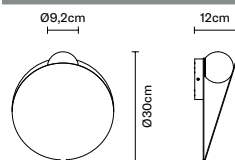

Akoya F61

Filippo Protasoni

Wall lamp / Parete

LED 220-240V
1x7W
Available in 2700K or 3000K (4000K by request)
622lm, CRI 90+

IP20
Net weight: 3,20 kg
Dimm. **1..10V**

Included: LED, Dimmable electronic driver
/ LED, Alimentatore elettronico dimmerabile

LED 220-240V
1x7W
Available in 2700K or 3000K (4000K by request)
622lm, CRI 90+

IP20
Net weight: 3,20 kg
Dimm. **DALI**

Included: LED, Dimmable electronic driver
/ LED, Alimentatore elettronico dimmerabile

LED 220-240V
1x7W
Available in 2700K or 3000K (4000K by request)
622lm, CRI 90+

IP20
Net weight: 3,20 kg
Dimm. **ON/OFF**

Included: LED, Electronic driver
/ LED, Alimentatore elettronico

Code

F61 D11 01	White	3000K
F61 D11 21	Anthracite	3000K
F61 D11 25	Corten	3000K
F61 D11 76	Bronze	3000K
F61 D12 01	White	2700K
F61 D12 21	Anthracite	2700K
F61 D12 25	Corten	2700K
F61 D12 76	Bronze	2700K
F61 D21 01	White	3000K
F61 D21 21	Anthracite	3000K
F61 D21 25	Corten	3000K
F61 D21 76	Bronze	3000K
F61 D22 01	White	2700K
F61 D22 21	Anthracite	2700K
F61 D22 25	Corten	2700K
F61 D22 76	Bronze	2700K
F61 D31 01	White	3000K
F61 D31 21	Anthracite	3000K
F61 D31 25	Corten	3000K
F61 D31 76	Bronze	3000K
F61 D32 01	White	2700K
F61 D32 21	Anthracite	2700K
F61 D32 25	Corten	2700K
F61 D32 76	Bronze	2700K