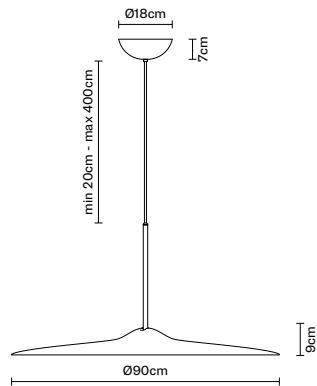

Gio Minelli & Marco Fossati

Pendant lamp / Sospensione

LED 100-277V
1x20W
Available in 2700K or 3000K (4000K by request)
1604lm, CRI 90+

IP40
Net weight: 4,00 kg
Dimm. **1..10V**

Included: LED, Dimmable electronic driver
/ LED, Alimentatore elettronico dimmerabile

LED 220-240V
1x20W
Available in 2700K or 3000K (4000K by request)
1604lm, CRI 90+

IP40
Net weight: 4,00 kg
Dimm. **DALI-PUSH**

Included: LED, Dimmable electronic driver
/ LED, Alimentatore elettronico dimmerabile

LED 220-240V
1x20W
Available in 2700K or 3000K (4000K by request)
1604lm, CRI 90+

IP40
Net weight: 4,00 kg
Dimm. **Phase cut 30%-100%**

Included: LED, Dimmable electronic driver
/ LED, Alimentatore elettronico dimmerabile

Code

F58 A11 06	Ocean	3000K
F58 A11 32	Coral	3000K
F58 A11 37	Concrete	3000K
F58 A11 43	Lawn green	3000K
F58 A11 47	Honey	3000K
F58 A12 06	Ocean	2700K
F58 A12 32	Coral	2700K
F58 A12 37	Concrete	2700K
F58 A12 43	Lawn green	2700K
F58 A12 47	Honey	2700K
F58 A21 06	Ocean	3000K
F58 A21 32	Coral	3000K
F58 A21 37	Concrete	3000K
F58 A21 43	Lawn green	3000K
F58 A21 47	Honey	3000K
F58 A22 06	Ocean	2700K
F58 A22 32	Coral	2700K
F58 A22 37	Concrete	2700K
F58 A22 43	Lawn green	2700K
F58 A22 47	Honey	2700K
F58 A51 06	Ocean	3000K
F58 A51 32	Coral	3000K
F58 A51 37	Concrete	3000K
F58 A51 43	Lawn green	3000K
F58 A51 47	Honey	3000K
F58 A52 06	Ocean	2700K
F58 A52 32	Coral	2700K
F58 A52 37	Concrete	2700K
F58 A52 43	Lawn green	2700K
F58 A52 47	Honey	2700K