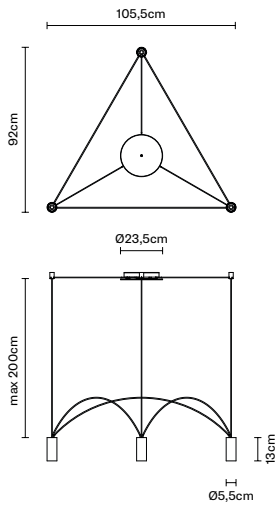

Dome F65

Alessandro Di Prisco

Pendant lamp / Sospensione **Code**

LED 230Vac
3x7W
Available in 2700K or 3000K
(4000K by request)
3x920lm, CRI 90

IP20
Net weight: - kg
Dimm. DALI PUSH 1..10V

Included: 3 spots with integrated LED, 3 arches, canopy with dimmable electronic driver / 3 punti luce con LED integrato, 3 archetti, rosone con alimentatore elettronico dimmerabile

F65 A11 ST 02	Black	3000K, 15° (narrow beam)
F65 A11 LT 02	Black	3000K, 45° (wide beam)
F65 A11 ST 12	Gold	3000K, 15° (narrow beam)
F65 A11 LT 12	Gold	3000K, 45° (wide beam)
F65 A12 ST 02	Black	2700K, 15° (narrow beam)
F65 A12 LT 02	Black	2700K, 45° (wide beam)
F65 A12 ST 12	Gold	2700K, 15° (narrow beam)
F65 A12 LT 12	Gold	2700K, 45° (wide beam)