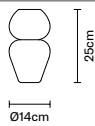

Puppy F62

Alberto Ghirardello

Pendant lamp / Sospensione Code

E14 220-240V F62 A01 02 Black

IP20
Net weight: 1,00 kg

Not included: Bulb / Lampadina

Max. 10W LED

Table lamp / Tavolo Code