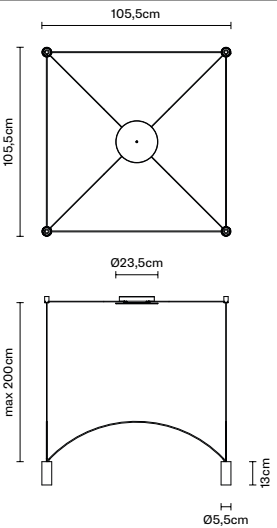

LED 230Vac
4x7W
Available in 2700K or 3000K
(4000K by request)
4x920lm, CRI 90

IP20
Net weight: - kg
Dimm. DALI PUSH 1..10V

Included: 4 spots with integrated LED, 4 arches, canopy with dimmable electronic driver / 4 punti luce con LED integrato, 4 archetti, rosone con alimentatore elettronico dimmerabile

F65 A11 SQ 02	Black	3000K, 15° (narrow beam)
F65 A11 LQ 02	Black	3000K, 45° (wide beam)
F65 A11 SQ 12	Gold	3000K, 15° (narrow beam)
F65 A11 LQ 12	Gold	3000K, 45° (wide beam)
F65 A12 SQ 02	Black	2700K, 15° (narrow beam)
F65 A12 LQ 02	Black	2700K, 45° (wide beam)
F65 A12 SQ 12	Gold	2700K, 15° (narrow beam)
F65 A12 LQ 12	Gold	2700K, 45° (wide beam)