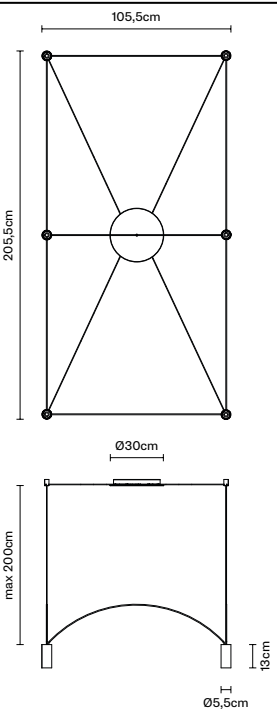

LED 230Vac
6x7W
Available in 2700K or 3000K
(4000K by request)
6x920lm, CRI 90

IP20
Net weight: - kg
Dimm. DALI PUSH 1..10V

Included: 6 spots with integrated LED, 7 arches, canopy with dimmable electronic driver / 6 punti luce con LED integrato, 7 archetti, rosone con alimentatore elettronico dimmerabile

F65 A11 SR 02	Black	3000K, 15° (narrow beam)
F65 A11 LR 02	Black	3000K, 45° (wide beam)
F65 A11 SR 12	Gold	3000K, 15° (narrow beam)
F65 A11 LR 12	Gold	3000K, 45° (wide beam)
F65 A12 SR 02	Black	2700K, 15° (narrow beam)
F65 A12 LR 02	Black	2700K, 45° (wide beam)
F65 A12 SR 12	Gold	2700K, 15° (narrow beam)
F65 A12 LR 12	Gold	2700K, 45° (wide beam)