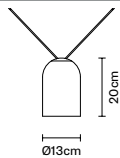

F63 V04 40 Plum Aqua internal glass

F63 V04 76 Bronze Aqua internal glass

Spots / Punti luce Code

E14 220-240V F63 L01 02 Black Transparent external glass, 3m cable

IP20
Net weight: - kg
Dimm. Phase cut 30%-100%