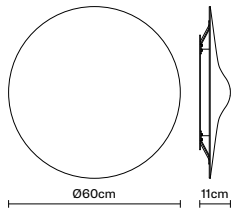

Gio Minelli & Marco Fossati

Wall-ceiling lamp / Parete-soffitto

Code

LED 220-240V
1x37W
Available in 2700K or 3000K (4000K by request)
1725lm, CRI 90+

IP40
Net weight: - kg
Dimm. **ON/OFF**

Included: LED, Electronic driver
/ LED, Alimentatore elettronico

F58 G01 06	Ocean	3000K
F58 G01 32	Coral	3000K
F58 G01 37	Concrete	3000K
F58 G01 43	Lawn green	3000K
F58 G01 47	Honey	3000K
F58 G02 06	Ocean	2700K
F58 G02 32	Coral	2700K
F58 G02 37	Concrete	2700K
F58 G02 43	Lawn green	2700K
F58 G02 47	Honey	2700K

LED 220-240V
1x37W
Available in 2700K or 3000K (4000K by request)
1725lm, CRI 90+

IP40
Net weight: - kg
Dimm. **DALI PUSH 1..10V**

Included: LED, Dimmable electronic driver
/ LED, Alimentatore elettronico dimmerabile

F58 G11 06	Ocean	3000K
F58 G11 32	Coral	3000K
F58 G11 37	Concrete	3000K
F58 G11 43	Lawn green	3000K
F58 G11 47	Honey	3000K
F58 G12 06	Ocean	2700K
F58 G12 32	Coral	2700K
F58 G12 37	Concrete	2700K
F58 G12 43	Lawn green	2700K
F58 G12 47	Honey	2700K