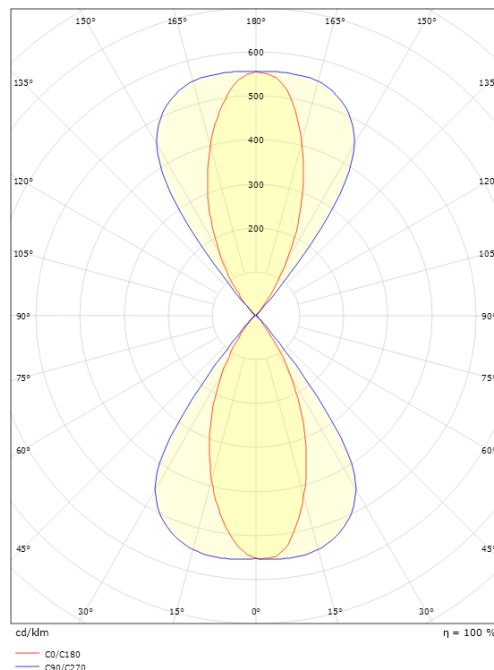

Packaging

Packing dimensions (mm): 220 x 212 x 137