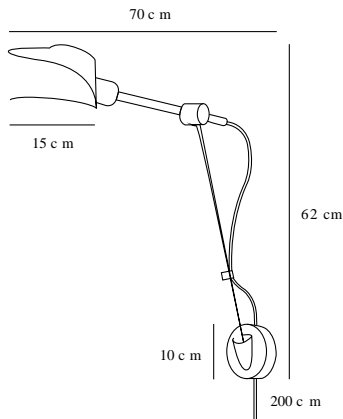

STAY | WALL LIGHT | BLACK

2020455003

Voltage (V): 230 Volt
IP degree: IP20
Maximum bulb wattage (W): 60W
Class (Class 1, Class 2, Class 3):
Class 2 (Double isolated)
Bulb base: E27
Switch placement: On the fixture

Primary material: Aluminium
Secondary material: Plastic
Colour of the cable: Black
Length of the cable (cm): 180
Surface material of the cable:
Textile
Is the cable replaceable: True
Colour: Black

Height (cm): 54.5
Tube Diameter (cm): 1.57
Shade Diameter (cm): 15
Shade Height (cm): 11.7
Outdoor base dimension (cm): 10
Projection (cm): 72.3
Tilt Angle (°): 90
Turning Angle (°): 350

EAN: 5704924000980
Item Number: 2020455003
Pcs Per Master Carton: 2

Sales Box Height (cm): 63
Sales Box Width (cm): 20.5
Sales Box Depth (cm): 19
Sales Box Volume m³: 0.0245
Product net weight (kg): 1.27

- Modern, yet timeless design
- Adjustable lamp head and arm
- Lights both up and down
- On/off button behind lamp head
- Work light in the kitchen or as a bedside light

Stay is designed by Danish Maria Berntsen and is functional and beautiful lighting in one and the same design. Stay has several nice features, where the lamp's flexible swivel mechanism makes it possible to direct the light and create optimal lighting conditions. Furthermore, the switch is discreetly placed behind the lamp head, making it easy and convenient to turn the light on and off. Thus, Stay combines great flexibility and elegant appearance in a highly convincing way.