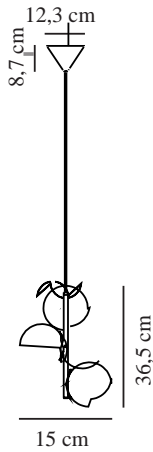

# LILLY | PENDANT | BRASS

48603035

nordlux®

Voltage (V): 230 Volt  
IP degree: IP20  
Maximum bulb wattage (W):  
3X40W  
Class (Class 1, Class 2, Class 3):  
Class 2 (Double isolated)  
Socket type: E14  
Dimmerable: Yes with compatible  
bulb

Colour: Brass  
Height (cm): 36.5  
Width (cm): 32  
Shade Diameter (cm): 15  
EAN: 5701581459083  
TUN: 2042331  
Item Number: 48603035

Pcs Per Master Carton: 2  
Sales Box Height (cm): 50  
Sales Box Width (cm): 28  
Sales Box Depth (cm): 20  
Sales Box Volume m<sup>3</sup> : 0.028  
Product net weight (kg): 1.2

Primary material: Metal  
Secondary material: Glass  
Colour of the glass: Opal white  
Colour of the cable: Black  
Length of the cable (cm): 200  
Surface material of the cable:  
Textile  
Is the cable replaceable: False