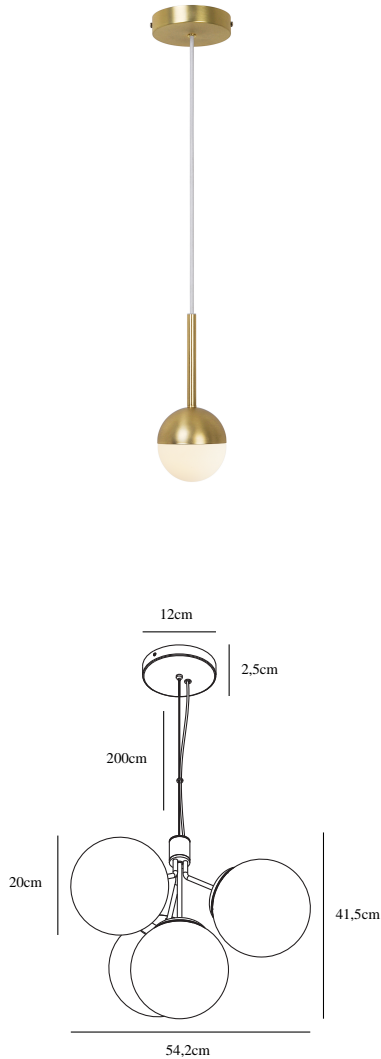

CONTINA | PENDANTS/SUSPENDED LIGHTING |

BRASS

nordlux®

2113153035

Voltage (V): 230 Volt
IP degree if the fixture includes two types of IP degree: IP20
Maximum compatible bulb wattage (W): 5W
Class (Class I, Class II, Class III): Class 2 (Double isolated)
Lampholder type (eg, E27/E14, etc): G9

Primary material: Metal
Secondary material: Glass
Color of the cable: White
Length of the cable (cm): 200
Is the cable replaceable: False

Color: Brass
Height (cm): 23
Width (cm): 10
Shade Diameter (cm): 10
Base Dimention (cm): 12
Lenght (cm): 10

EAN: 5704924006463
TUN: 2148625
Item Number: 2113153035

Pcs Per Master Carton: 4
Sales Box Height (cm): 24
Sales Box Width(cm): 13
Sales Box Depth (cm): 13
Sales Box Volume m³ : 0.0041
Net weight of the luminaire (kg): 0.61