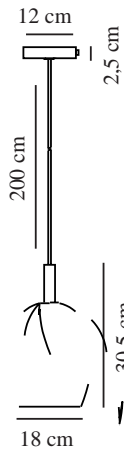

UMA 18 | PENDANT | GREY

2112703047

nordlux®

Voltage (V): 230 Volt
IP degree: IP20
Maximum bulb wattage (W): 40W
Class (Class 1, Class 2, Class 3):
Class 1 (Earth contact)
Socket type: E27

Primary material: Glass
Secondary material: Metal
Colour of the cable: Black
Length of the cable (cm): 200
Surface material of the cable:
Textile
Is the cable replaceable: False
Colour: Grey

Height (cm): 30.5
Width (cm): 18
Shade Diameter (cm): 18
Length (cm): 18

EAN: 5704924005725
TUN: 2148643
Item Number: 2112703047
Pcs Per Master Carton: 3

Sales Box Height (cm): 35
Sales Box Width (cm): 25
Sales Box Depth (cm): 25
Sales Box Volume m³: 0.0219
Product net weight (kg): 0.9