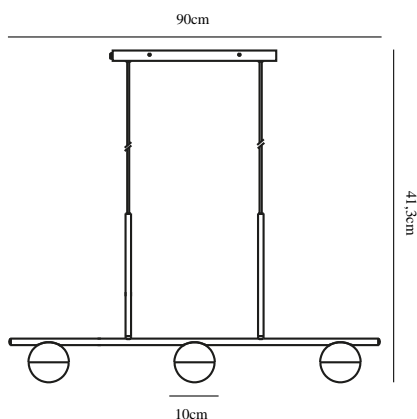

CONTINA 3-SPOT | PENDANTS/SUSPENDED LIGHTING | BRASS

nordlux®

2010953035

Voltage (V): 230 Volt
IP degree if the fixture includes
two types of IP degree: IP20
Maximum compatible bulb
wattage (W): 5W
Class (Class I, Class II, Class III):
Class 2 (Double isolated)
Lampholder type (eg, E27/E14,
etc): G9

Primary material: Metal
Secondary material: Glass
Color of the Glass: Opal white
Color of the cable: White
Length of the cable (cm): 200

Color: Brass
Height (cm): 41.3
Width (cm): 10
Shade Diameter (cm): 10
Lenght (cm): 90

EAN: 5704924001710
TUN: 2100615
Item Number: 2010953035

Pcs Per Master Carton: 2
Sales Box Height (cm): 23
Sales Box Width(cm): 11
Sales Box Depth (cm): 93
Sales Box Volume m³ : 0.0235
Net weight of the luminaire (kg):
0.024