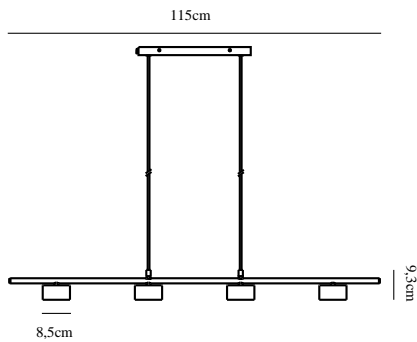

CLYDE | SPOTS | BLACK

2010813003

nordlux®

Voltage (V): 230 Volt
IP degree if the fixture includes
two types of IP degree: IP20
Class (Class I, Class II, Class III):
Class 2 (Double isolated)
Lampholder type (eg, E27/E14,
etc): LED Module

Primary material: Metal
Secondary material: Plastic
Color of the cable: Black
Length of the cable (cm): 200
Is the cable replaceable: False

Color: Black
Height (cm): 9.3
Width (cm): 8.5
Length (cm): 115

EAN: 5704924001161
TUN: 2100602
Item Number: 2010813003
Pcs Per Master Carton: 2

Sales Box Height (cm): 93
Sales Box Width(cm): 11
Sales Box Depth (cm): 23.5
Sales Box Volume m³ : 0.024
Net weight of the luminaire (kg): 2

Useful Lumen (lm): 350
Color Temperature (K): 2700
Ra-value : 80
Lifetime (h): 25000
Spread Angle (°) (beam angle of
luminaire): 120
Candela (cd) (for directional
lamp only): 0
Energy Class: F

• Scandinavian minimalistic design

Slim Nordic design and innovative technology are combined in the most compelling way in the Clyde series. Clyde has a built-in moodmaker function, which allows you to adjust the light in three steps according to needs and situation from your regular wall switch.