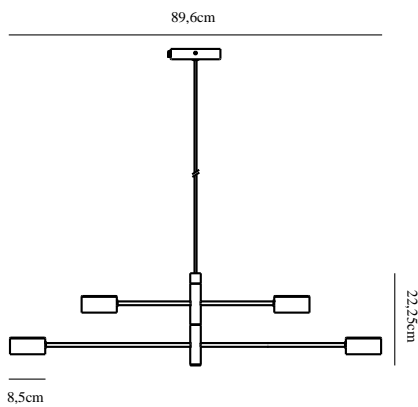

CLYDE | PENDANTS/SUSPENDED LIGHTING | BLACK

2010803003

nordlux®

Voltage (V): 230 Volt
IP degree if the fixture includes two types of IP degree: IP20
Class (Class I, Class II, Class III): Class 2 (Double isolated)
Lampholder type (eg, E27/E14, etc): LED Module

Primary material: Metal
Secondary material: Plastic
Color of the cable: Black
Length of the cable (cm): 200
Is the cable replaceable: False

Color: Black
Height (cm): 22.25
Width (cm): 8.5
Shade Diameter (cm): 8.5
Length (cm): 89.6
Tilt Angle (°): 320

EAN: 5704924001154
TUN: 2100601
Item Number: 2010803003
Pcs Per Master Carton: 2

Sales Box Height (cm): 93
Sales Box Width (cm): 11
Sales Box Depth (cm): 23.5
Sales Box Volume m³: 0.024
Net weight of the luminaire (kg): 2

Useful Lumen (lm): 350
Color Temperature (K): 2700
Ra-value: 80
Lifetime (h): 25000
Spread Angle (°) (beam angle of luminaire): 120
Candela (cd) (for directional lamp only): 0
Energy Class: F

- Minimalistic design • 3-step moodmaker with memory function
- 350 lumen per head • Scandinavian minimalistic design

Slim Nordic design and innovative technology are combined in the most compelling way in the Clyde series. Clyde has a built-in moodmaker function, which allows you to adjust the light in three steps according to needs and situation from your regular wall switch.

If you have a long dining- or kitchen table, Clyde is the perfect pendant as the four light sources emit lots of light. With the thin design, the pendant does not cut the visibility or take up any unnecessary space in the room. Moreover, the built-in moodmaker function enables you to change the light from a functional light when the kids are doing homework to a warm cozy light when eating dinner with friend and family.

www.nordlux.com