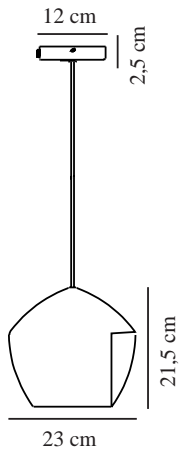

ORBIFORM | PENDANT | GREY

2010673047

nordlux®

Voltage (V): 230 Volt
IP degree: IP20
Maximum bulb wattage (W): 40W
Class (Class 1, Class 2, Class 3):
Class 2 (Double isolated)
Socket type: E27

Primary material: Glass
Secondary material: Metal
Colour of the glass: Smoked
Colour of the cable: Black
Length of the cable (cm): 200
Surface material of the cable:
Textile
Is the cable replaceable: False
Colour: Grey

Height (cm): 21.5
Width (cm): 23
Shade Diameter (cm): 23
Lenght (cm): 23

EAN: 5704924001536
TUN: 2100571
Item Number: 2010673047
Pcs Per Master Carton: 3

Sales Box Height (cm): 30
Sales Box Width(cm): 27
Sales Box Depth (cm): 28
Sales Box Volume m³ : 0.0227
Product net weight (kg): 1.7