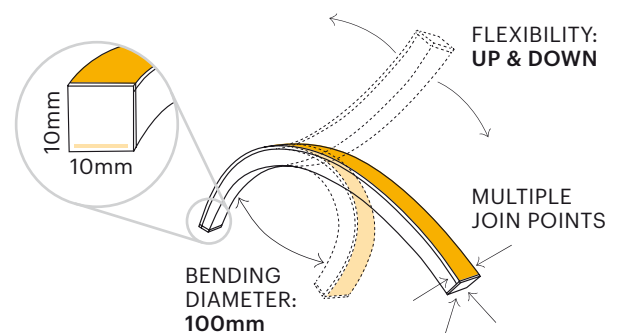

Ultimate Flexibility

How flexible is it? Our ZigZag is so flexible it can be curled into a tight spiral with your choice of either vertical or horizontal bending. Need a continuous line of light around a sharp corner? No problems, with a range of injection-moulded, snap and swivel connectors our agile ZigZag loves corners. Available in a variety of bendable and straight mounting profiles from recessed to surface mounted, our ZigZag is customised to suit your project's needs.

SPECIFICATIONS

ZigZag HORIZONTAL

ZigZag VERTICAL

ZigZagMini HORIZONTAL

ZigZagMini VERTICAL

No hot spots. ZigZag delivers a continuous line of illumination, even when viewed front on.

Two Size Options

ZigZag or ZigZag*Mini*

With both offering the option of either horizontal or vertical bending.

Need long lengths? No problem

ZigZag is custom made in our Brisbane workshop.

With a variety of join angles and connectors, from injection-moulded to swivel or snap, ZigZag delivers seamless joins to span extra-long distances.