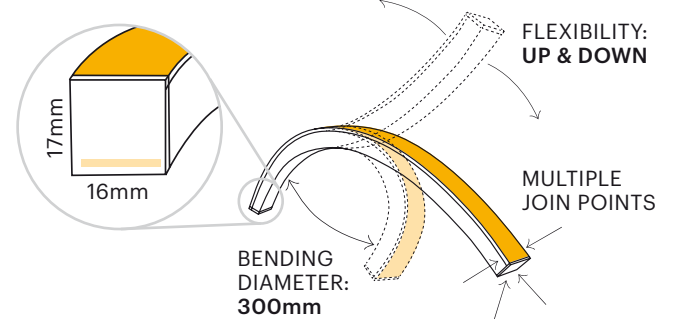

Ultimate Flexibility

How flexible is it? Our ZigZag is so flexible it can be curled into a tight spiral with your choice of either vertical or horizontal bending. Need a continuous line of light around a sharp corner? No problems, with a range of injection-moulded, snap and swivel connectors our agile ZigZag loves corners. Available in a variety of bendable and straight mounting profiles from recessed to surface mounted, our ZigZag is customised to suit your project's needs.

SPECIFICATIONS

ZigZag HORIZONTAL

ZigZag VERTICAL

ZigZagMini HORIZONTAL

ZigZagMini VERTICAL

No hot spots. ZigZag delivers a continuous line of illumination, even when viewed front on.

Two Size Options

ZigZag or ZigZag*Mini*