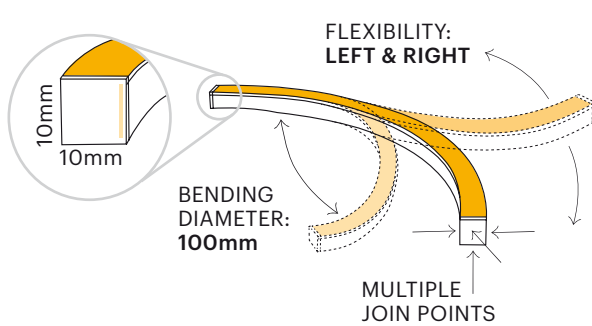

Ultimate Flexibility

How flexible is it? Our ZigZag is so flexible it can be curled into a tight spiral with your choice of either vertical or horizontal bending. Need a continuous line of light around a sharp corner? No problems, with a range of injection-moulded, snap and swivel connectors our agile ZigZag loves corners. Available in a variety of bendable and straight mounting profiles from recessed to surface mounted, our ZigZag is customised to suit your project's needs.

SPECIFICATIONS

ZigZag HORIZONTAL

ZigZag VERTICAL

ZigZagMini HORIZONTAL

ZigZagMini VERTICAL

No hot spots. ZigZag delivers a continuous line of illumination, even when viewed front on.

Two Size Options

ZigZag or ZigZag*Mini*

With both offering the option of either horizontal or vertical bending.

Need long lengths? No problem

ZigZag is custom made in our Brisbane workshop.

With a variety of join angles and connectors, from injection-moulded to swivel or snap, ZigZag delivers seamless joins to span extra-long distances.