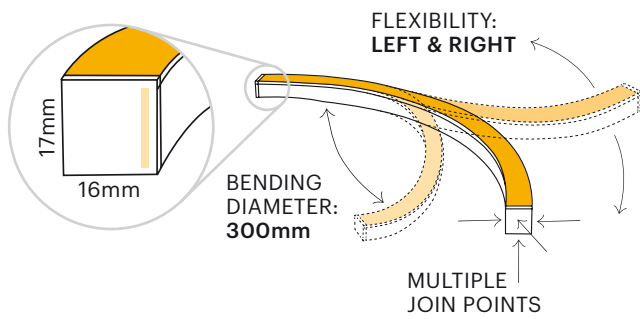

Ultimate Flexibility

How flexible is it? Our ZigZag is so flexible it can be curled into a tight spiral with your choice of either vertical or horizontal bending. Need a continuous line of light around a sharp corner? No problems, with a range of injection-moulded, snap and swivel connectors our agile ZigZag loves corners. Available in a variety of bendable and straight mounting profiles from recessed to surface mounted, our ZigZag is customised to suit your project's needs.

SPECIFICATIONS

ZigZag HORIZONTAL

ZigZag VERTICAL

ZigZagMini HORIZONTAL

ZigZagMini VERTICAL

No hot spots. ZigZag delivers a continuous line of illumination, even when viewed front on.

Two Size Options

ZigZag or ZigZag*Mini*