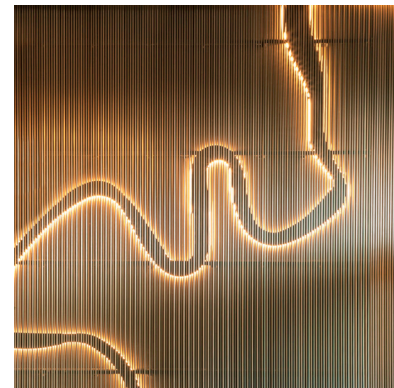

The image shows a modern interior space with curved walls. The walls are covered in vertical, golden-brown slats that create a textured, rhythmic pattern. The lighting is warm and comes from the top of the walls, creating a soft glow. The ceiling is white and has a recessed section. The overall atmosphere is clean, minimalist, and sophisticated.

Caribou
Zig Zag

Caribou ZigZag

Don't be constrained
by straight lines.

Curves, corners and circles,
our ZigZag does it all.

ZigZag is a flexible linear LED that can seamlessly follow architectural bends and curves. Our ZigZag is a problem solver; it can do what others can't. From illuminating angled inbuilt seating, bending around circular pillars, spiraling up and down steps and framing doorways to following the curves of a pool edge, the possibilities are endless.

With no hot spots, direct uniform illumination and an IP68 rating, it's fit for almost anything. The possibility starts with you. Our ZigZag is up for the challenge.

Discerning Design

ZigZag has been designed to integrate seamlessly into architectural spaces by providing a continuous line of light. With no hotspots or visible LED diodes, ZigZag is designed for direct view and uniform illumination.

Ultimate Flexibility

How flexible is it? Our ZigZag is so flexible it can be curled into a tight spiral with your choice of either vertical or horizontal bending. Need a continuous line of light around a sharp corner? No problems, with a range of injection-moulded, snap and swivel connectors our agile ZigZag loves corners. Available in a variety of bendable and straight mounting profiles from recessed to surface mounted, our ZigZag is customised to suit your project's needs.