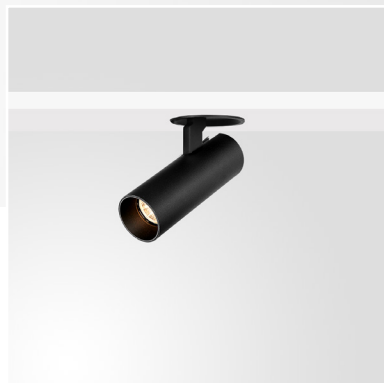

Mercury on Base

INTERIOR