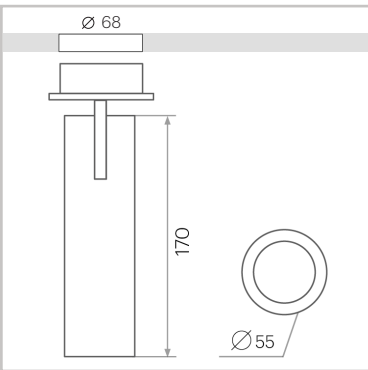

Mercury Semi Recessed 2.0

From $209.00

15W
3000K // 4000K
IP20
Ceiling Recessed
Phase Dimmable
Beam Angle 15° // 24° // 36° // 60°
White // Black

See next page for Accessory Options