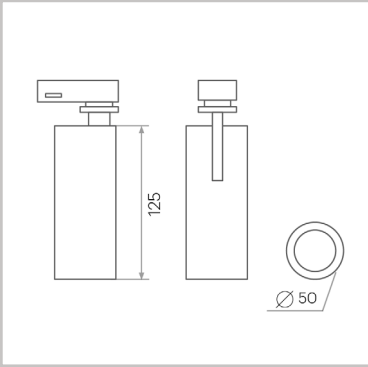

Note: Drawings are not to scale.

Mercury On Track 1.0

From $159.00

10W
3000K // 4000K
IP20
Track Mounted
Phase Dimmable
Beam Angle 15° // 24° // 36° // 60°
White // Black