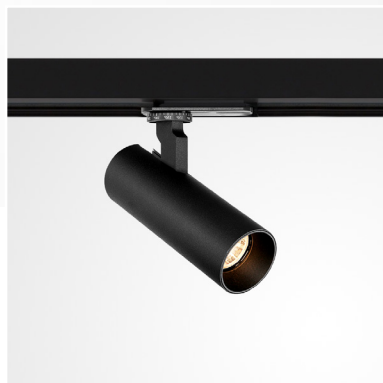

Mercury on Track

INTERIOR