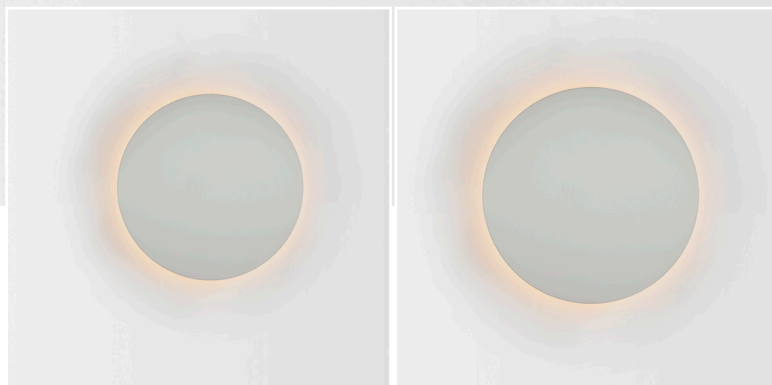

Elara

EXTERIOR