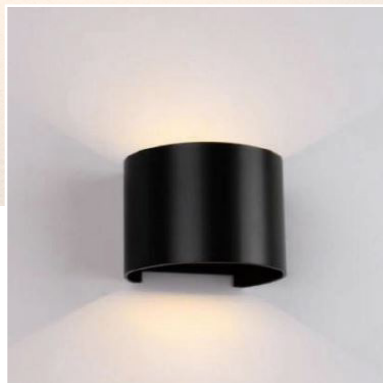

Boxster

EXTERIOR