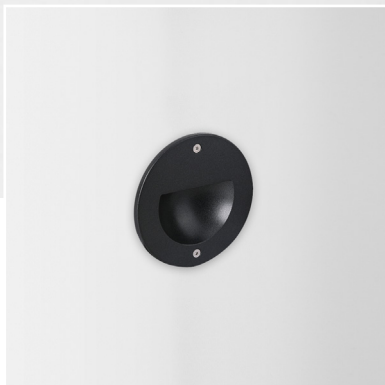

Kirra

EXTERIOR