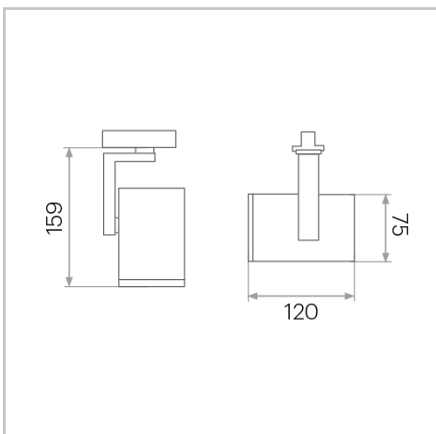

Vortex 1.0

On Track

7112.VO1

Caribou

Vortex 1.0

13W // 18.5W

1,500lm // 2,100lm

3000K // 4000K

IP20

Track Mounted

Non Dimmable

Beam Angle 15° // 24° // 36° // 50°

White

3 Year Warranty

Caribou

Unit 11/18 Ellerslie Road,
Meadowbrook, QLD 4131

(07) 3999 7700
sales@caribou.com.au