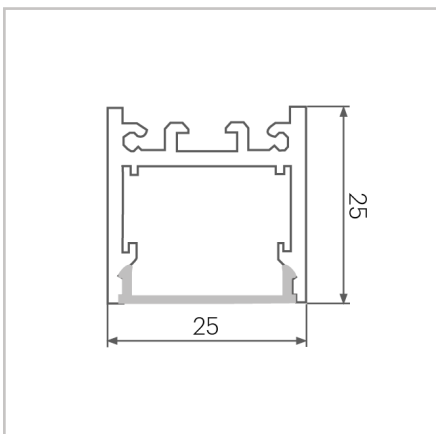

Vermont Slim

LED Ring Lighting

Caribou

8511.VS1

Vermont Slim

Various Outputs - See Following Spec Page

3000K // 4000K // 2700K-6000K Tunable White

IP20 // IP54

Suspended // Surface Mounted

Non Dimmable // DALI Dimmable // Bluetooth

Direct // Indirect/Direct

Flat White // Ace Black // Custom

3 Year Warranty

Caribou

Unit 11/18 Ellerslie Road,
Meadowbrook, QLD 4131

(07) 3999 7700
sales@caribou.com.au