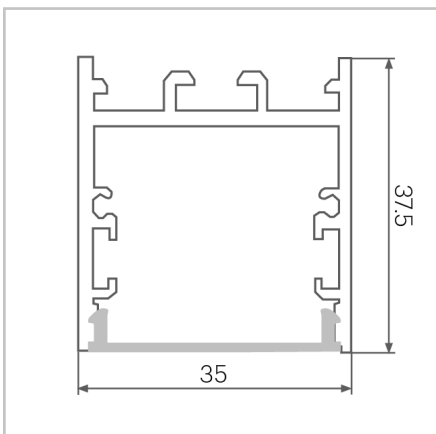

Vermont Midi

LED Ring Lighting

Caribou

8511.VM1

Vermont Midi

Various Outputs - See Following Spec Page

3000K // 4000K // 2700K-6000K Tunable White

IP20 // IP54

Suspended // Surface Mounted

Non Dimmable // DALI Dimmable // Bluetooth

Direct

Flat White // Ace Black // Custom

3 Year Warranty

Caribou

Unit 11/18 Ellerslie Road,
Meadowbrook, QLD 4131

(07) 3999 7700
sales@caribou.com.au