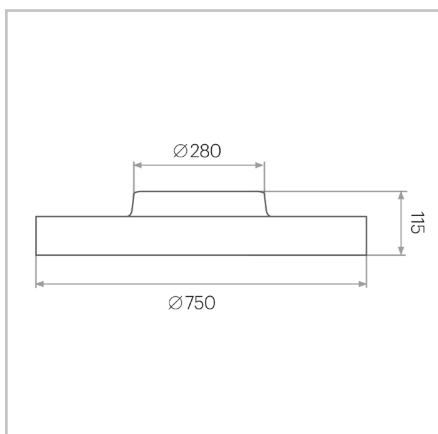

Vale Suspended 2.0

Fixed

111.VP2

Caribou

Vale Suspended 2.0

50W

6,000lm

3000K // 4000K

IP20

Suspended

Non Dimmable // DALI Dimmable

Beam Angle 110°

Ace Black // Flat White

3 Year Warranty

Caribou

Unit 11/18 Ellerslie Road,
Meadowbrook, QLD 4131

(07) 3999 7700
sales@caribou.com.au