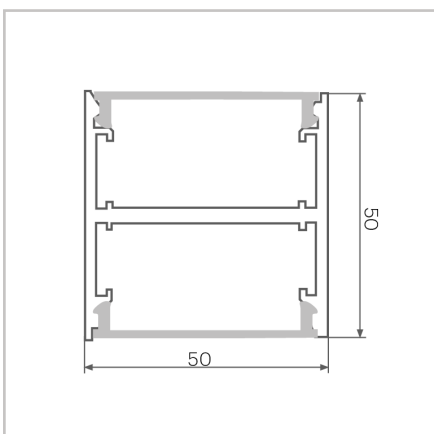

Razor Twist 50

LED Linear Lighting

8500.R50.T

Caribou

Accessories

Black Edition

Razor Twist 50

Various Outputs - See Following Spec Page

3000K // 4000K // RGBW // 2700K-6000K Tunable White

IP20 // IP54 // IP67

Suspended // Surface Mounted

Phase Dimmable // DALI Dimmable // Bluetooth

Beam Angle 110°

Flat White // Ace Black // Custom

3 Year Warranty

Caribou

Unit 11/18 Ellerslie Road,
Meadowbrook, QLD 4131

(07) 3999 7700
sales@caribou.com.au