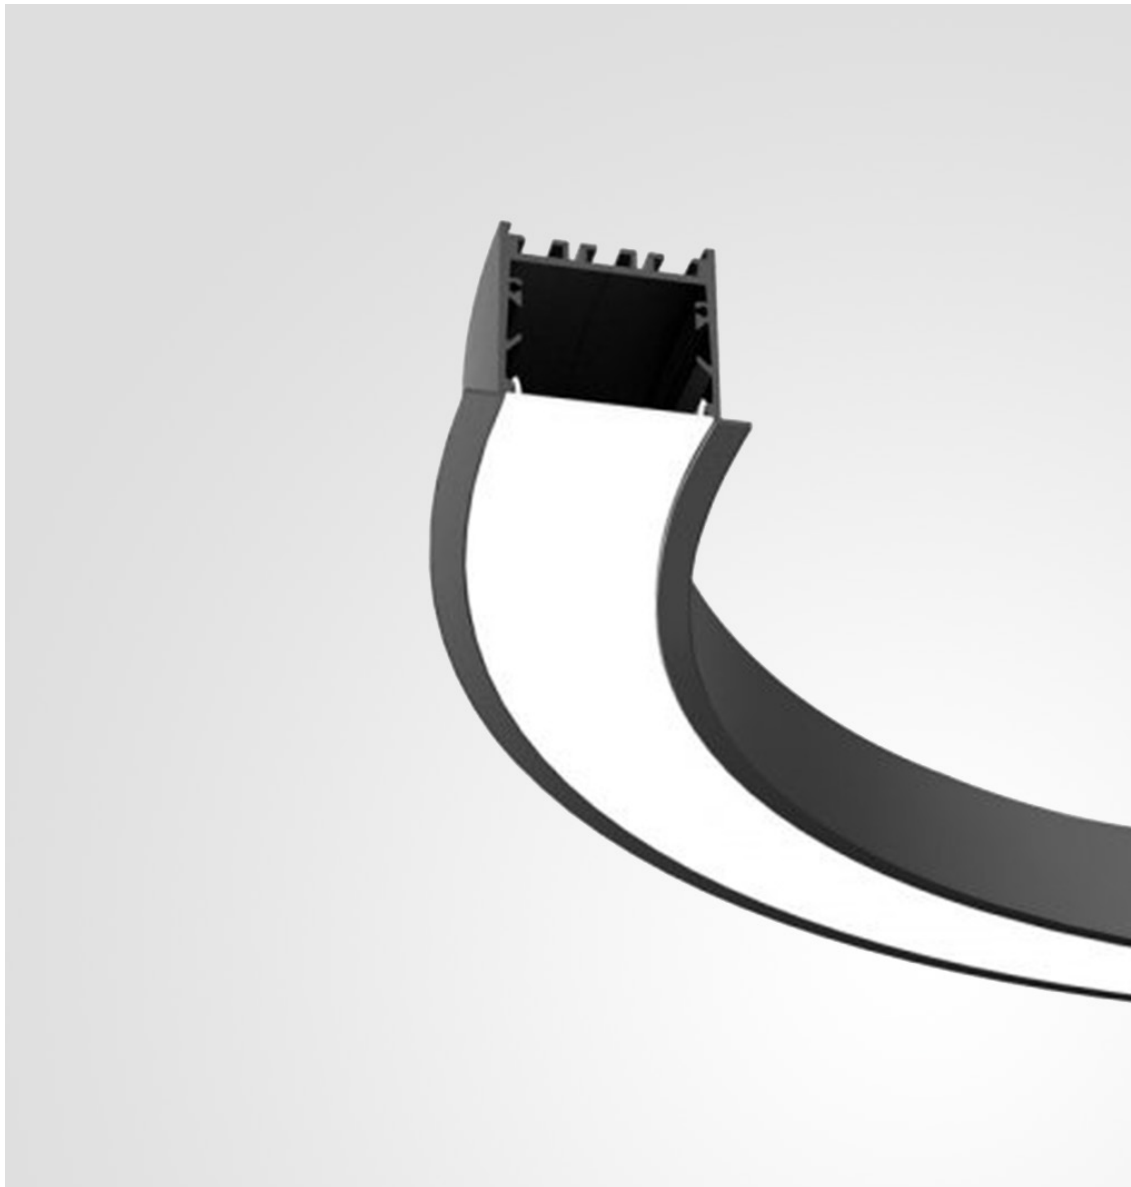

Razor Twist 50 R

LED Linear Lighting

8500.R50.TR

Caribou

Accessories

Black Edition

Razor Twist 50 R

Various Outputs - See Following Spec Page

3000K // 4000K // RGBW // 2700K-6000K Tunable White

IP20 // IP54 // IP67

Recessed

Phase Dimmable // DALI Dimmable // Bluetooth

Beam Angle 110°

Anodised Silver // Ace Black // Custom

3 Year Warranty

Caribou

Unit 11/18 Ellerslie Road,
Meadowbrook, QLD 4131

(07) 3999 7700
sales@caribou.com.au

Razor Twist 50 R

8500.R50.TR

Specification Code Example

M8500.R50.TR.R.3010.X0DAF.10

Caribou

Mounting Options