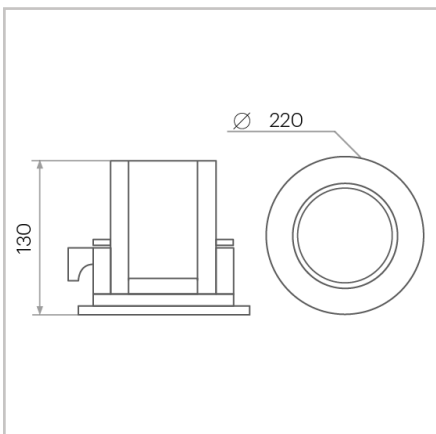

Rocket Recessed 2.0

Fixed

1211.RR2

Caribou

Rocket Recessed 2.0

25.5W
3,400lm
3000K // 4000K
IP66
Ceiling Recessed
Non Dimmable
Beam Angle 12° // 20° // 40° // 70°
Ace Black
3 Year Warranty

Caribou

Unit 11/18 Ellerslie Road,
Meadowbrook, QLD 4131