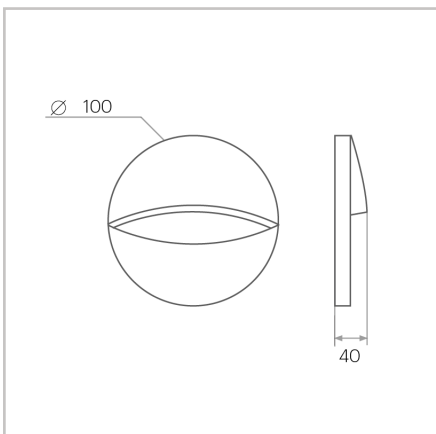

Portland Mini 1.0

Wall Mounted

2111.PM1

Caribou

Portland Mini 1.0

3.3W
350lm
3000K
IP65
Wall Mounted
Non Dimmable
Down
Ace Black
3 Year Warranty

Caribou

Unit 11/18 Ellerslie Road,
Meadowbrook, QLD 4131

(07) 3999 7700
sales@caribou.com.au