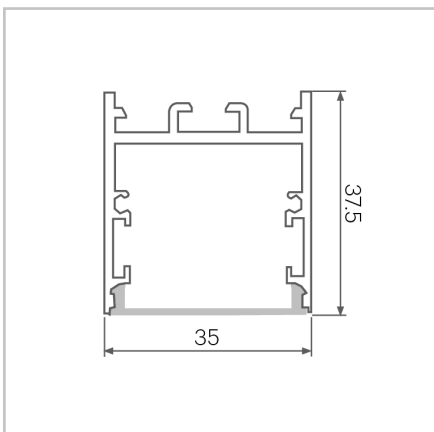

Razor Max 4 Twist

LED Linear Lighting

8500.RM4.T

Caribou

Accessories

Black Edition

Razor Max 4 Twist

Various Outputs - See Following Spec Page

3000K // 4000K // RGBW // 2700K-6000K Tunable White

IP20 // IP54 // IP67

Suspended // Surface Mounted

Phase Dimmable // DALI Dimmable // Bluetooth

Beam Angle 110°

Flat White // Ace Black // Custom

3 Year Warranty

Caribou

Unit 11/18 Ellerslie Road,
Meadowbrook, QLD 4131

(07) 3999 7700
sales@caribou.com.au