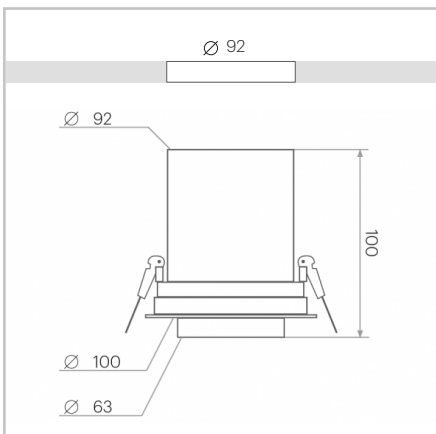

Madrid 1.0

Telescopic

1212.MD11

Caribou

Madrid 1.0

15W
1,200lm
3000K // 4000K
IP20
Ceiling Recessed
Phase Dimmable
Beam Angle 36°
Flat White // Black Ace
3 Year Warranty

Caribou

Unit 11/18 Ellerslie Road,
Meadowbrook, QLD 4131