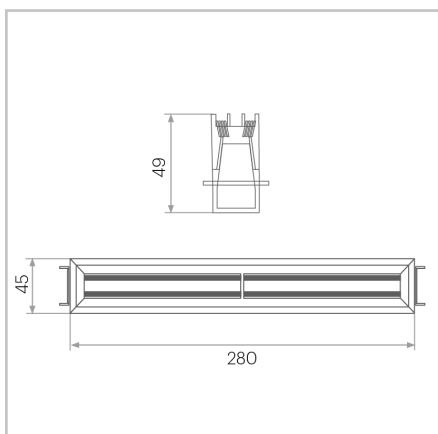

Linex Wall Wash 2.0

Fixed

1231.LW2

Caribou

Linex Wall Wash 2.0

2x10W
2x750lm
3000K // 4000K
IP20
Ceiling Recessed
Non Dimmable // Phase Cut Dimmable // DALI Dimmable
Beam Angle 110°
Flat White
3 Year Warranty