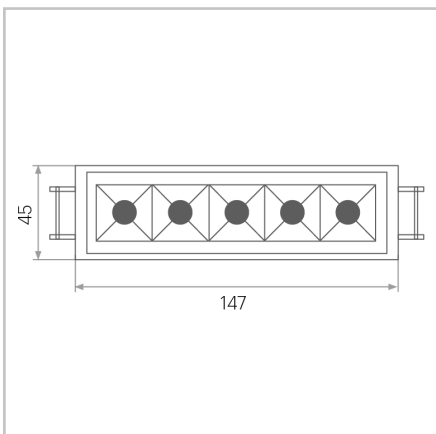

Linex 4.0

Fixed

1221.LI4

Caribou

Linex 4.0

5x2W

5x160lm

3000K // 4000K

IP20

Ceiling Recessed

Non Dimmable // Phase Cut Dimmable // DALI Dimmable

Beam Angle 48°

Flat White

3 Year Warranty

Caribou

Unit 11/18 Ellerslie Road,
Meadowbrook, QLD 4131

(07) 3999 7700
sales@caribou.com.au