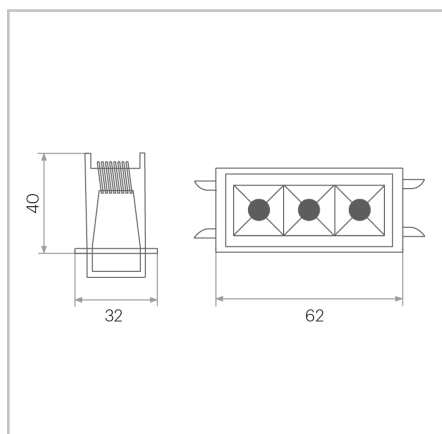

Linex 3.0

Fixed

1221.L11

Caribou

Linex 3.0

3x2W

3x160lm

3000K // 4000K

IP20

Ceiling Recessed

Non Dimmable // Phase Cut Dimmable // DALI Dimmable

Beam Angle 48°

Flat White

3 Year Warranty

Caribou

Unit 11/18 Ellerslie Road,
Meadowbrook, QLD 4131

(07) 3999 7700
sales@caribou.com.au