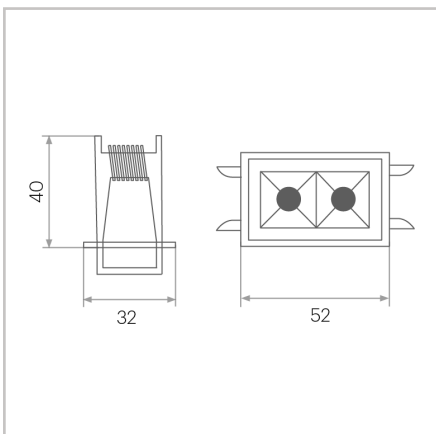

Linex 2.0

Fixed

1221.LI2

Caribou

Linex 2.0

2x2W

2x160lm

3000K // 4000K

IP20

Ceiling Recessed

Non Dimmable // Phase Cut Dimmable // DALI Dimmable

Beam Angle 48°

Flat White

3 Year Warranty

Caribou

Unit 11/18 Ellerslie Road,
Meadowbrook, QLD 4131

(07) 3999 7700
sales@caribou.com.au