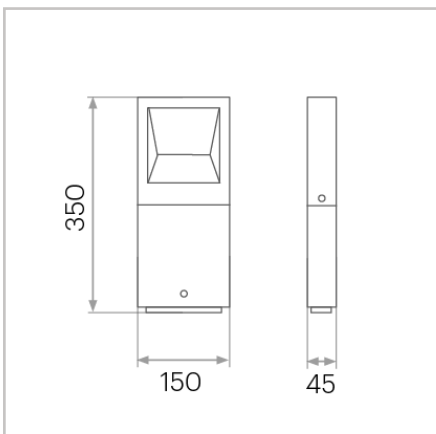

Enterprise Bollard 2.1

Fixed

4141.EB21

Caribou

Enterprise Bollard 2.1

4W
360lm
3000K
IP65
Floor Mounted
Non Dimmable
Down
Ace Black
3 Year Warranty

Caribou

Unit 11/18 Ellerslie Road,
Meadowbrook, QLD 4131