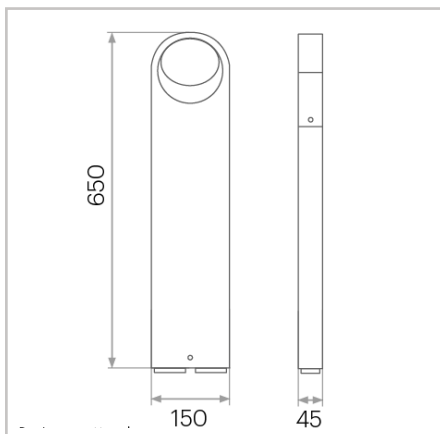

Enterprise Bollard 1.2

Fixed

4141.EB12

Caribou

Enterprise Bollard 1.2

4W
360lm
3000K
IP65
Floor Mounted
Non Dimmable
Down
Ace Black
3 Year Warranty

Caribou

Unit 11/18 Ellerslie Road,
Meadowbrook, QLD 4131