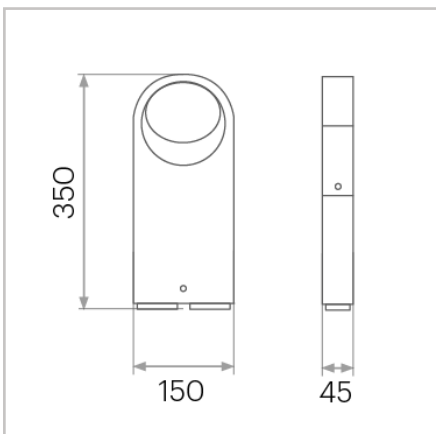

Enterprise Bollard 1.1

Fixed

4141.EB11

Caribou

Enterprise Bollard 1.1

4W
360lm
3000K
IP65
Floor Mounted
Non Dimmable
Down
Ace Black
3 Year Warranty

Caribou

Unit 11/18 Ellerslie Road,
Meadowbrook, QLD 4131