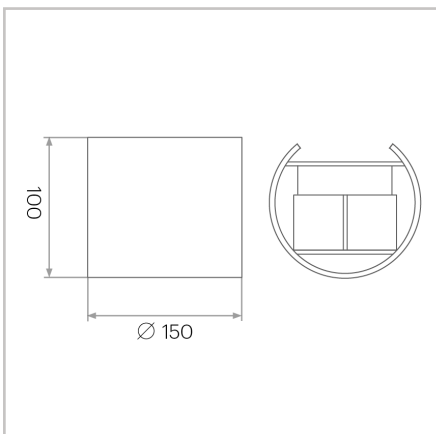

Boxster 2.0

Wall Mounted

2121.BX2

Caribou

Boxster 2.0

2x3W
480lm
3000K
IP65
Wall Mounted
Non Dimmable
Up/Down
Flat White // Ace Black
3 Year Warranty

Caribou

Unit 11/18 Ellerslie Road,
Meadowbrook, QLD 4131