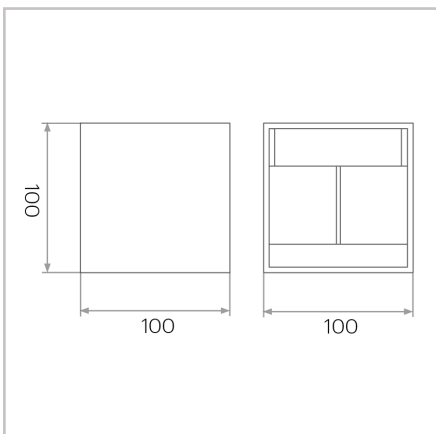

Boxster 1.0

Wall Mounted

2121.BX1

Caribou

Boxster 1.0

2x3W
480lm
3000K
IP65
Wall Mounted
Non Dimmable
Up/Down
Flat White // Ace Black
3 Year Warranty

Caribou

Unit 11/18 Ellerslie Road,
Meadowbrook, QLD 4131