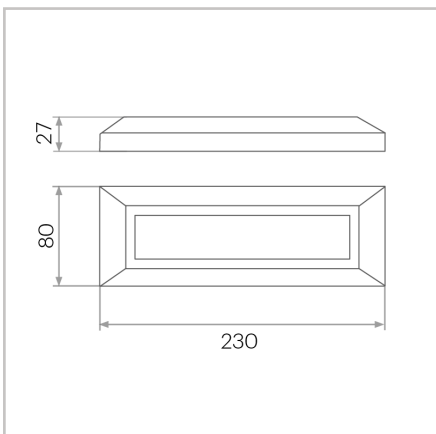

Tommy 3.0

Wall Mounted

2131.TM31

Caribou

Tommy 3.0

3W
240lm
3000K
IP65
Wall Mounted
Non Dimmable
Diffused
Ace Black
3 Year Warranty

Caribou

Unit 11/18 Ellerslie Road,
Meadowbrook, QLD 4131