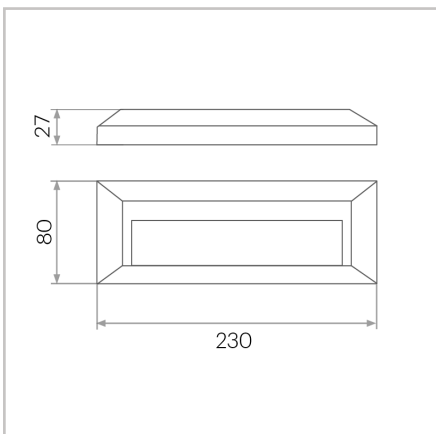

Tommy 2.0

Wall Mounted

2131.TM21

Caribou

Tommy 2.0

3W
240lm
3000K
IP65
Wall Mounted
Non Dimmable
Down Lighting
Ace Black
3 Year Warranty

Caribou

Unit 11/18 Ellerslie Road,
Meadowbrook, QLD 4131