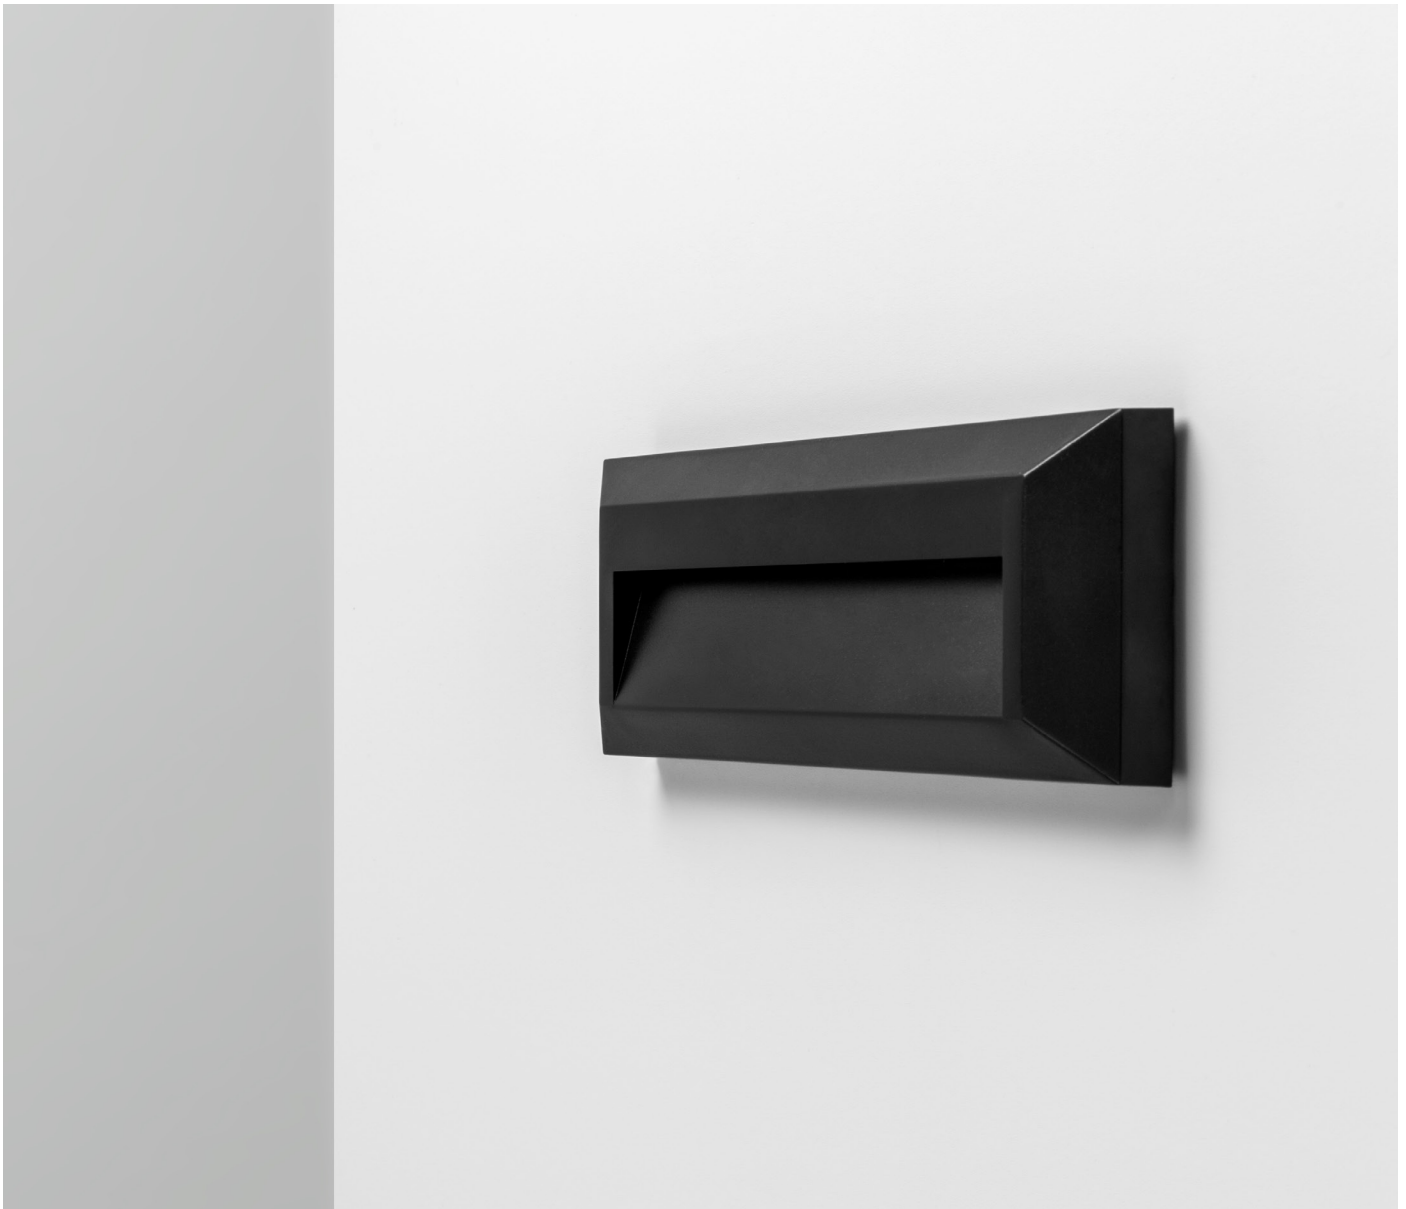

Tommy 2.0

Wall Mounted

2131.TM21

Caribou

Tommy 2.0

3W
240lm
3000K
IP65
Wall Mounted
Non Dimmable
Down Lighting
Ace Black
3 Year Warranty

Caribou

Unit 11/18 Ellerslie Road,
Meadowbrook, QLD 4131