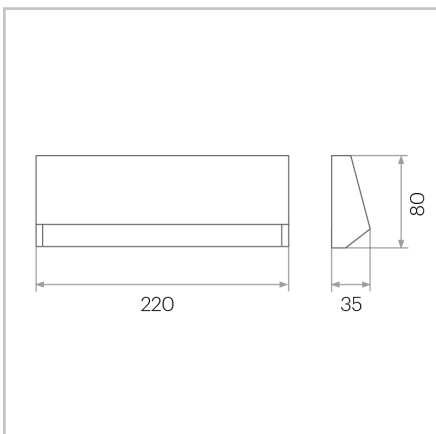

Tommy 1.2

Wall Mounted

2131.TM12

Caribou

Tommy 1.2

3W
240lm
3000K
IP65
Wall Mounted
Non Dimmable
Down Lighting
Ace Black
3 Year Warranty

Caribou

Unit 11/18 Ellerslie Road,
Meadowbrook, QLD 4131