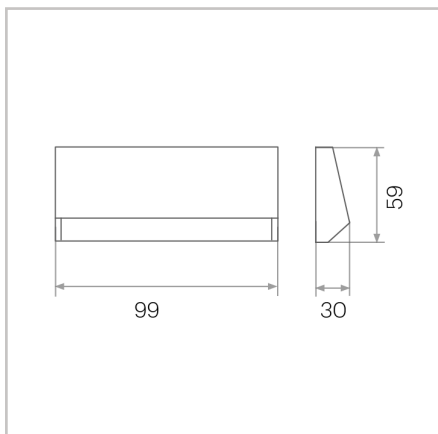

Tommy 1.1

Wall Mounted

2131.TM11

Caribou

Tommy 1.1

1.5W
120lm
3000K
IP65
Wall Mounted
Non Dimmable
Down Lighting
Ace Black
3 Year Warranty

Caribou

Unit 11/18 Ellerslie Road,
Meadowbrook, QLD 4131