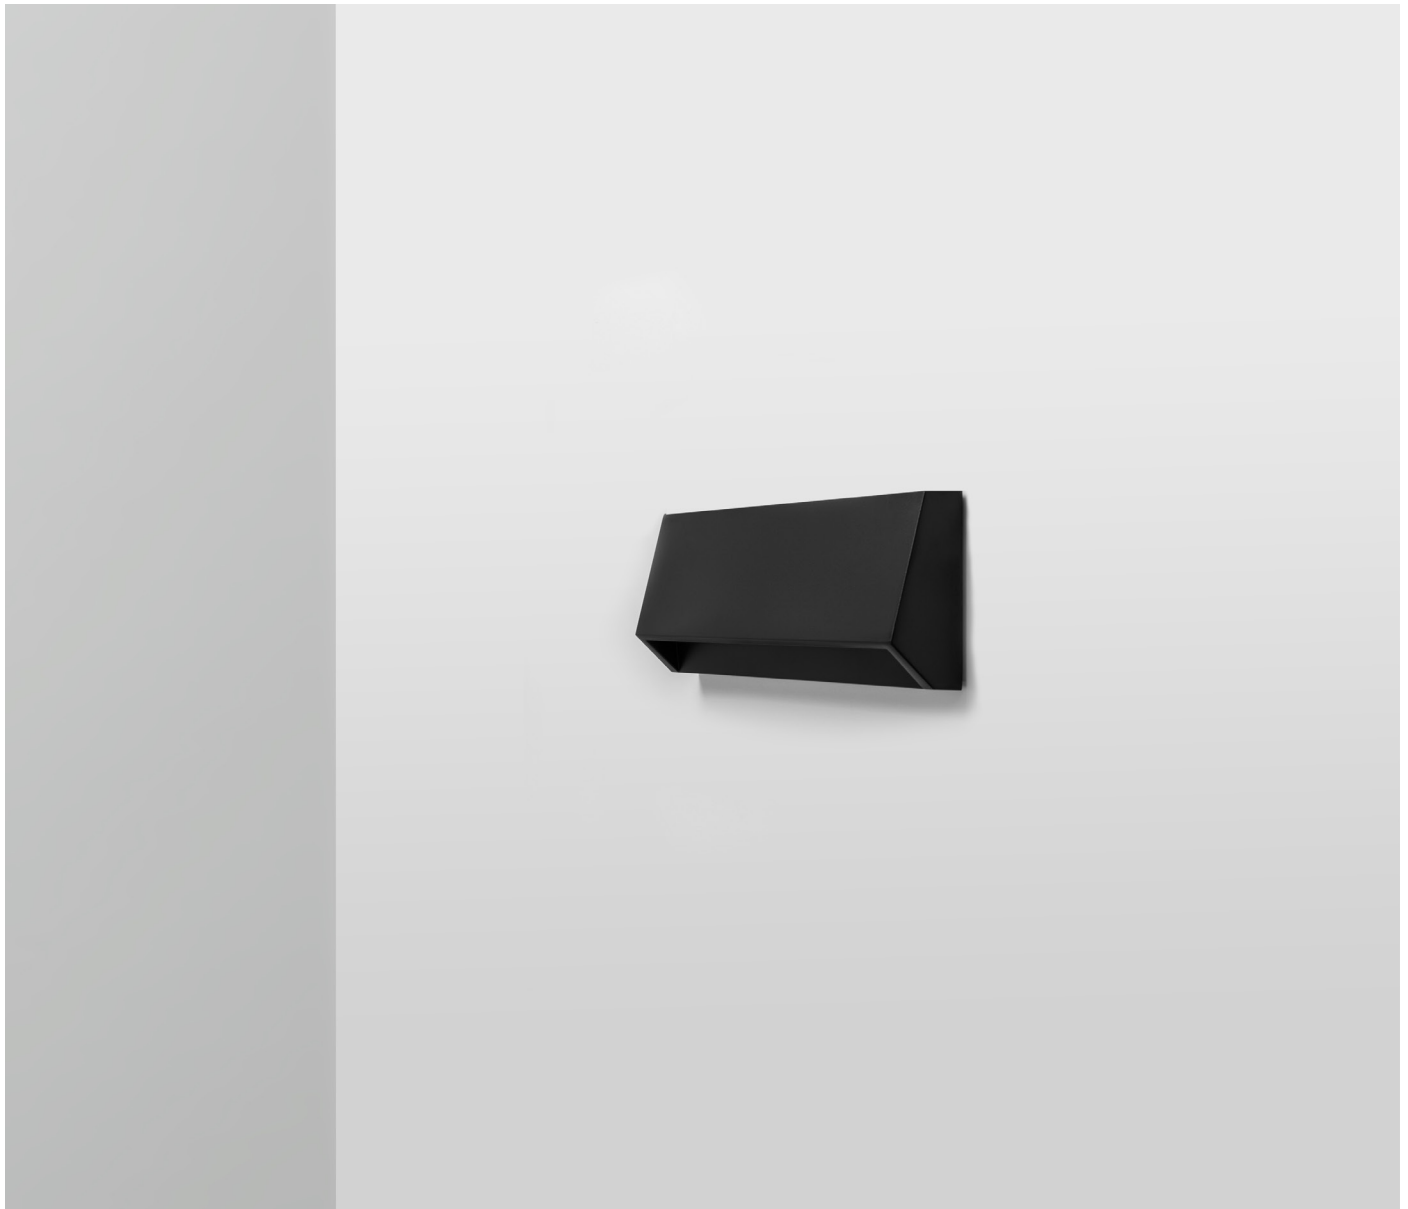

Tommy 1.1

Wall Mounted

2131.TM11

Caribou

Tommy 1.1

1.5W
120lm
3000K
IP65
Wall Mounted
Non Dimmable
Down Lighting
Ace Black
3 Year Warranty

Caribou

Unit 11/18 Ellerslie Road,
Meadowbrook, QLD 4131