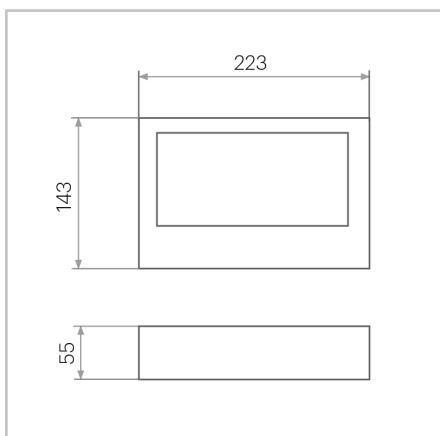

Swiftly 1.0

Wall Mounted

2131.SW1

Caribou

Swiftly 1.0

10W
800lmm
3000K
IP20
Wall Mounted
Phase Cut Dimmable
Up/Down
Flat White // Ace Black
3 Year Warranty

Caribou

Unit 11/18 Ellerslie Road,
Meadowbrook, QLD 4131

(07) 3999 7700
sales@caribou.com.au