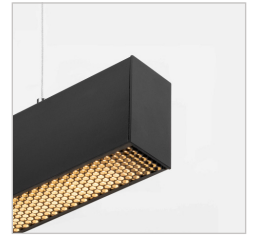

Razor Super Max 50

Direct // Direct/Indirect

8131.SM50

Caribou

Accessories

Honeycomb Diffuser

Black Edition Diffuser

Super Max 50

Various Outputs - See Following Spec Page

3000K // 4000K

IP20 // IP54 // IP66

Surface Mounted // Suspended // Wall Mounted

Non Dimmable // DALI Dimmable // Bluetooth // 1-10V

Direct // Direct/Indirect

Flat White // Ace Black // Custom