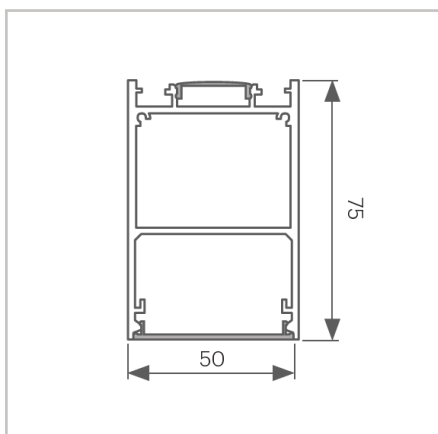

Super Max 50

Various Outputs - See Following Spec Page

3000K // 4000K

IP20 // IP54 // IP66

Surface Mounted // Suspended // Wall Mounted

Non Dimmable // DALI Dimmable // Bluetooth // 1-10V

Direct // Direct/Indirect

Flat White // Ace Black // Custom

3 Year Warranty

Caribou

Unit 11/18 Ellerslie Road,
Meadowbrook, QLD 4131

(07) 3999 7700
sales@caribou.com.au