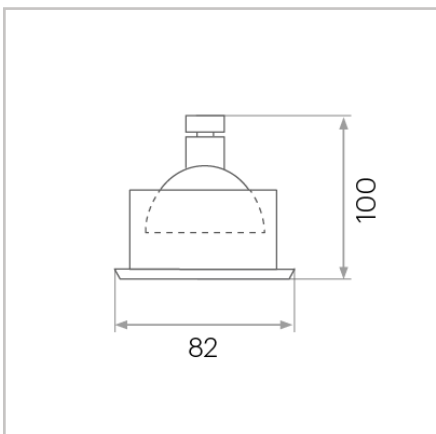

Splash 1.0

Fixed

1211.SP1

Caribou

Splash 1.0

8W
675lm
2700K // 3000K // 4000K
IP44
Ceiling Recessed
Phase Cut Dimmable // DALI Dimmable
Beam Angle 40°
Flat White // Silver
3 Year Warranty

Caribou

Unit 11/18 Ellerslie Road,
Meadowbrook, QLD 4131